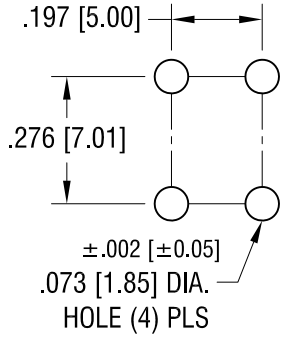

MOUNTING DETAIL

6-32 x 1/4 L. CAPTIVATED SCREW

EXTENDED PC SCREW TERMINAL WITH COLORED SCREW HEAD

NOTES:

- 1. TERMINAL:
MAT'L - .032 [0.81] TH'K BRASS, MATTE TIN PLATE
- SCREW:
MAT'L - BRASS, NICKEL PLATE

PART NO.	HEAD COLOR	PART NO.	HEAD COLOR
7699-2	RED	7699-5	BLUE
7699-3	BLACK	7699-6	GREEN
7699-4	WHITE	7699-7	YELLOW

KEYSTONE ELECTRONICS CORP.			
www.keyelco.com • ASTORIA, N.Y. 11105-2017 • Tel (718) 956-8900			
PART NAME EXTENDED PC SCREW TERMINAL WITH COLORED SCREW HEAD			
MATERIAL AS NOTED			
FINISH AS NOTED		DRN BY BOONE	DATE 10.1.03
		APP'D	SCALE 3X
TOLERANCES INCH [MM] DECIMAL ±.010 [±0.25] ANGULAR ± 1° UNLESS OTHERWISE SPECIFIED	CODE C	DWG NO. 7699-2 - 7699-7	