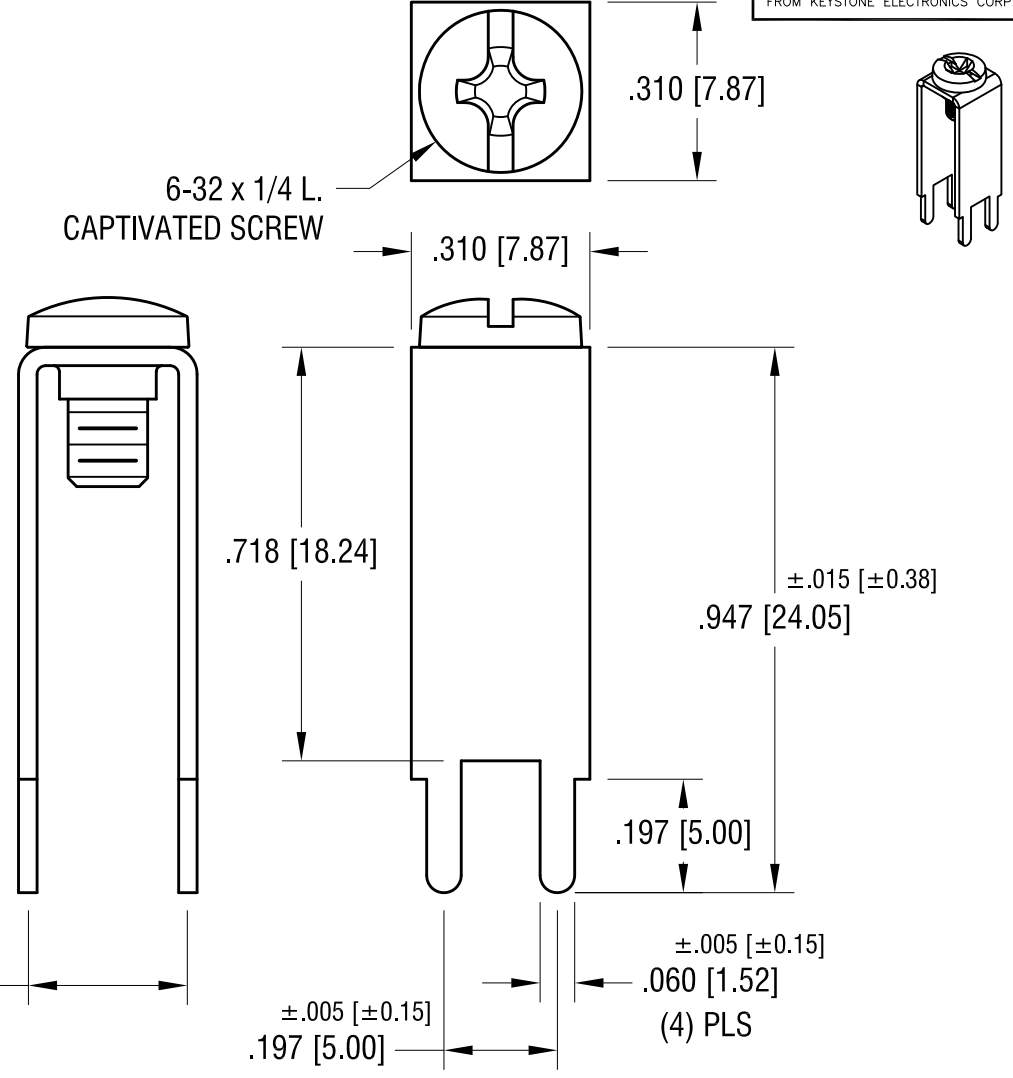

MOUNTING DETAIL

6-32 x 1/4 L. CAPTIVATED SCREW

EXTENDED PC SCREW TERMINAL WITH COLORED SCREW HEAD

NOTES:

- 1. TERMINAL:
MAT'L - .032 [0.81] TH'K BRASS, MATTE TIN PLATE
- SCREW:
MAT'L - BRASS, NICKEL PLATE

PART NO.	HEAD COLOR	PART NO.	HEAD COLOR
7699-2	RED	7699-5	BLUE
7699-3	BLACK	7699-6	GREEN
7699-4	WHITE	7699-7	YELLOW

KEYSTONE ELECTRONICS CORP.			
www.keyelco.com • ASTORIA, N.Y. 11105-2017 • Tel (718) 956-8900			
PART NAME EXTENDED PC SCREW TERMINAL WITH COLORED SCREW HEAD			
MATERIAL AS NOTED			
FINISH AS NOTED		DRN BY BOONE	DATE 10.1.03
		APP'D	SCALE 3X
TOLERANCES INCH [MM] DECIMAL ±.010 [±0.25] ANGULAR ± 1° UNLESS OTHERWISE SPECIFIED	CODE C	DWG NO. 7699-2 - 7699-7	