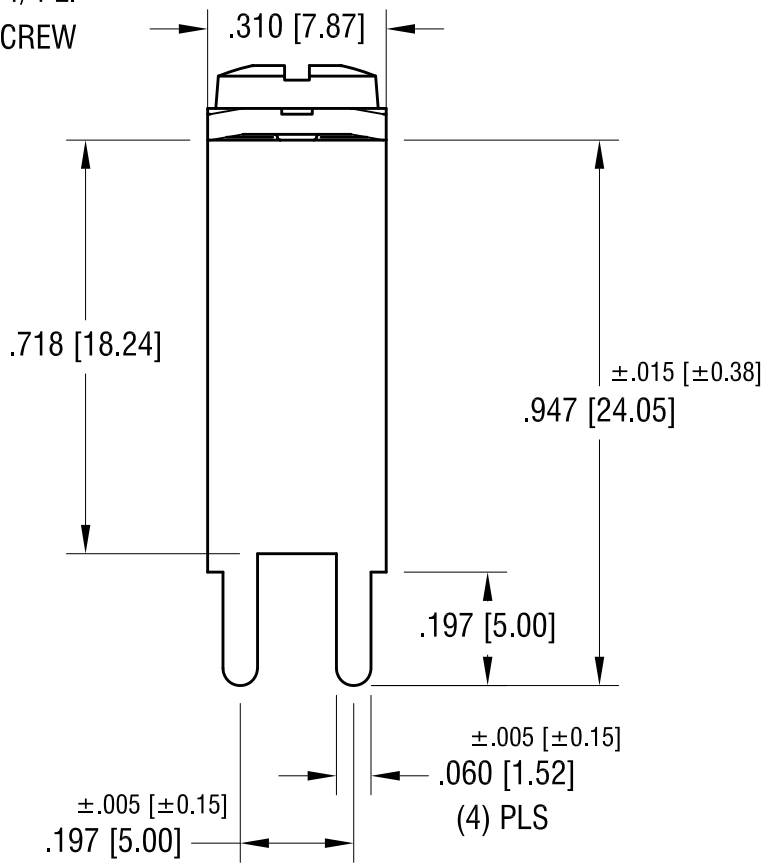

MOUNTING DETAIL

6-32 x 1/4 L.
CAPTIVATED SEMS SCREW

NOTES:

- 1. TERMINAL:
MAT'L - .032 [0.81] TH'K BRASS, MATTE TIN PLATE
- COMBINATION SEMS SCREW:
MAT'L - STEEL, NICKEL PLATE

KEYSTONE ELECTRONICS CORP.			
www.keyelco.com • ASTORIA, N.Y. 11105-2017 • Tel (718) 956-8900			
PART NAME			
EXTENDED PC SCREW TERMINAL			
MATERIAL			
AS NOTED			
FINISH		DRN BY	DATE
AS NOTED		NT	6.25.10
		APP'D	SCALE
			3X
TOLERANCES	INCH [MM]	CODE	DWG NO.
DECIMAL	± .010 [± 0.25]	C	7699-SEMS
ANGULAR	± 1°		
UNLESS OTHERWISE SPECIFIED			