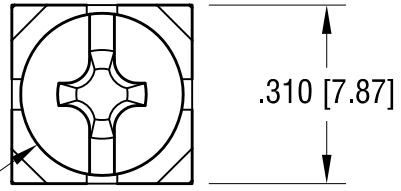

MOUNTING DETAIL

6-32 x 1/4 L.
CAPTIVATED SEMS SCREW

NOTES:

- 1. TERMINAL:
MAT'L - .032 [0.81] TH'K BRASS, MATTE TIN PLATE
- COMBINATION SEMS SCREW:
MAT'L - STEEL, NICKEL PLATE

KEYSTONE ELECTRONICS CORP.			
www.keyelco.com • ASTORIA, N.Y. 11105-2017 • Tel (718) 956-8900			
PART NAME			
EXTENDED PC SCREW TERMINAL			
MATERIAL			
AS NOTED			
FINISH		DRN BY	DATE
AS NOTED		NT	6.25.10
		APP'D	SCALE
			3X
TOLERANCES	INCH [MM]	CODE	DWG NO.
DECIMAL	± .010 [± 0.25]	C	7699-SEMS
ANGULAR	± 1°		
UNLESS OTHERWISE SPECIFIED			