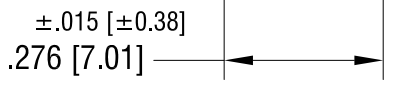

MOUNTING DETAIL

6-32 x 1/4 L.
CAPTIVATED SEMS SCREW

NOTES:

- 1. TERMINAL:
MAT'L - .032 [0.81] TH'K BRASS, MATTE TIN PLATE
- COMBINATION SEMS SCREW:
MAT'L - STEEL, NICKEL PLATE

KEYSTONE ELECTRONICS CORP.			
www.keyelco.com • ASTORIA, N.Y. 11105-2017 • Tel (718) 956-8900			
PART NAME			
EXTENDED PC SCREW TERMINAL			
MATERIAL			
AS NOTED			
FINISH		DRN BY	DATE
AS NOTED		NT	6.25.10
		APP'D	SCALE
			3X
TOLERANCES	INCH [MM]	CODE	DWG NO.
DECIMAL	± .010 [± 0.25]	C	7699-SEMS
ANGULAR	± 1°		
UNLESS OTHERWISE SPECIFIED			