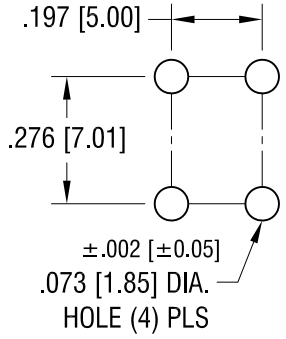

MOUNTING DETAIL

6-32 x 1/4 L.
CAPTIVATED SEMS SCREW

NOTES:

- 1. TERMINAL:
MAT'L - .032 [0.81] TH'K BRASS, MATTE TIN PLATE
- COMBINATION SEMS SCREW:
MAT'L - STEEL, NICKEL PLATE

KEYSTONE ELECTRONICS CORP.			
www.keyelco.com • ASTORIA, N.Y. 11105-2017 • Tel (718) 956-8900			
PART NAME			
EXTENDED PC SCREW TERMINAL			
MATERIAL			
AS NOTED			
FINISH		DRN BY	DATE
AS NOTED		NT	6.25.10
		APP'D	SCALE
			3X
TOLERANCES	INCH [MM]	CODE	DWG NO.
DECIMAL	± .010 [± 0.25]	C	7699-SEMS
ANGULAR	± 1°		
UNLESS OTHERWISE SPECIFIED			