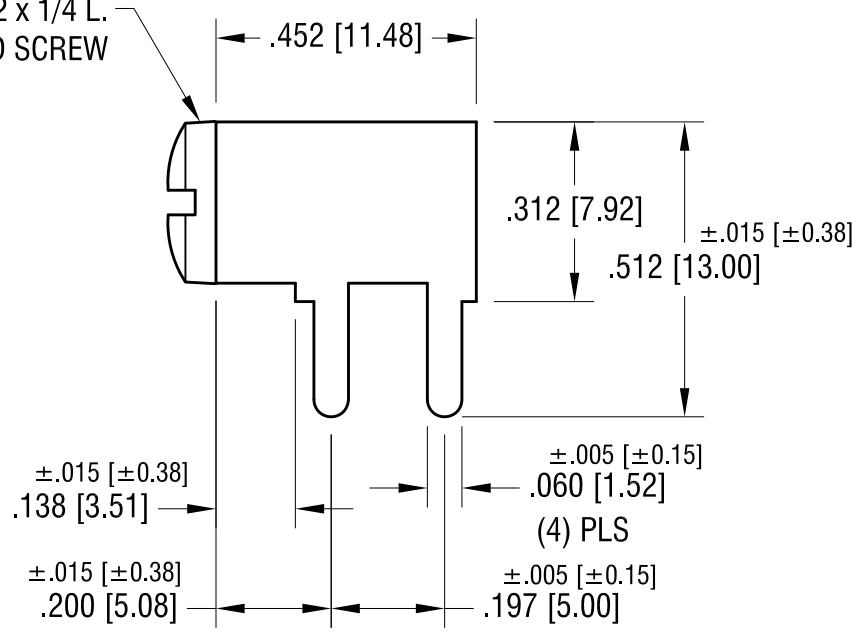

MOUNTING DETAIL

6-32 x 1/4 L. CAPIVATED SCREW

NOTES:

- 1. TERMINAL:
MAT'L - .032 [0.81] TH'K BRASS, MATTE TIN PLATE
- SCREW:
MAT'L - BRASS, NICKEL PLATE

7.08.09	CHANGE AS PER ECN 09-097	F
12.27.07	CHANGE AS PER ECN 07-092	E
DATE	DESCRIPTION	REV.

KEYSTONE ELECTRONICS CORP.			
www.keyelco.com • ASTORIA, N.Y. 11105-2017 • Tel (718) 956-8900			
PART NAME		PC SCREW TERMINAL	
MATERIAL		AS NOTED	
FINISH	AS NOTED	DRN BY	BOONE
		APP'D	SCALE
			8.2.93
			3X
TOLERANCES	INCH [MM]	CODE	DWG NO.
DECIMAL	±.010 [±0.25]	C	7700
ANGULAR	± 1°		
UNLESS OTHERWISE SPECIFIED			