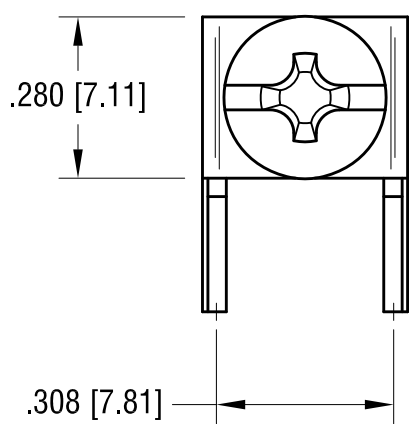

MOUNTING DETAIL

6-32 x 1/4 L. CAPIVATED SCREW

NOTES:

- 1. TERMINAL:
MAT'L - .032 [0.81] TH'K BRASS, MATTE TIN PLATE
- SCREW:
MAT'L - BRASS, NICKEL PLATE

7.08.09	CHANGE AS PER ECN 09-097	F
12.27.07	CHANGE AS PER ECN 07-092	E
DATE	DESCRIPTION	REV.

KEYSTONE ELECTRONICS CORP.			
www.keyelco.com • ASTORIA, N.Y. 11105-2017 • Tel (718) 956-8900			
PART NAME		PC SCREW TERMINAL	
MATERIAL		AS NOTED	
FINISH	AS NOTED	DRN BY	BOONE
		APP'D	SCALE
			8.2.93
			3X
TOLERANCES	INCH [MM]	CODE	DWG NO.
DECIMAL	±.010 [±0.25]	C	7700
ANGULAR	± 1°		
UNLESS OTHERWISE SPECIFIED			