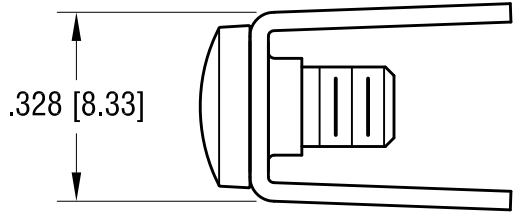

MOUNTING DETAIL

6-32 x 1/4 L. CAPIVATED SCREW

NOTES:

- 1. TERMINAL:
MAT'L - .032 [0.81] TH'K BRASS, MATTE TIN PLATE
- SCREW:
MAT'L - BRASS, NICKEL PLATE

7.08.09	CHANGE AS PER ECN 09-097	F
12.27.07	CHANGE AS PER ECN 07-092	E
DATE	DESCRIPTION	REV.