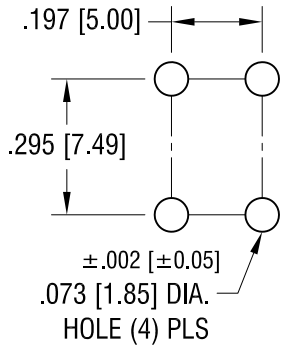

MOUNTING DETAIL

6-32 x 1/4 L. CAPIVATED SCREW

NOTES:

- 1. TERMINAL:
MAT'L - .032 [0.81] TH'K BRASS, MATTE TIN PLATE
- SCREW:
MAT'L - BRASS, NICKEL PLATE

7.08.09	CHANGE AS PER ECN 09-097	F
12.27.07	CHANGE AS PER ECN 07-092	E
DATE	DESCRIPTION	REV.

KEYSTONE ELECTRONICS CORP.			
www.keyelco.com • ASTORIA, N.Y. 11105-2017 • Tel (718) 956-8900			
PART NAME		PC SCREW TERMINAL	
MATERIAL		AS NOTED	
FINISH	AS NOTED	DRN BY	BOONE
		APP'D	SCALE
			8.2.93
			3X
TOLERANCES	INCH [MM]	CODE	DWG NO.
DECIMAL	±.010 [±0.25]	C	7700
ANGULAR	± 1°		
UNLESS OTHERWISE SPECIFIED			