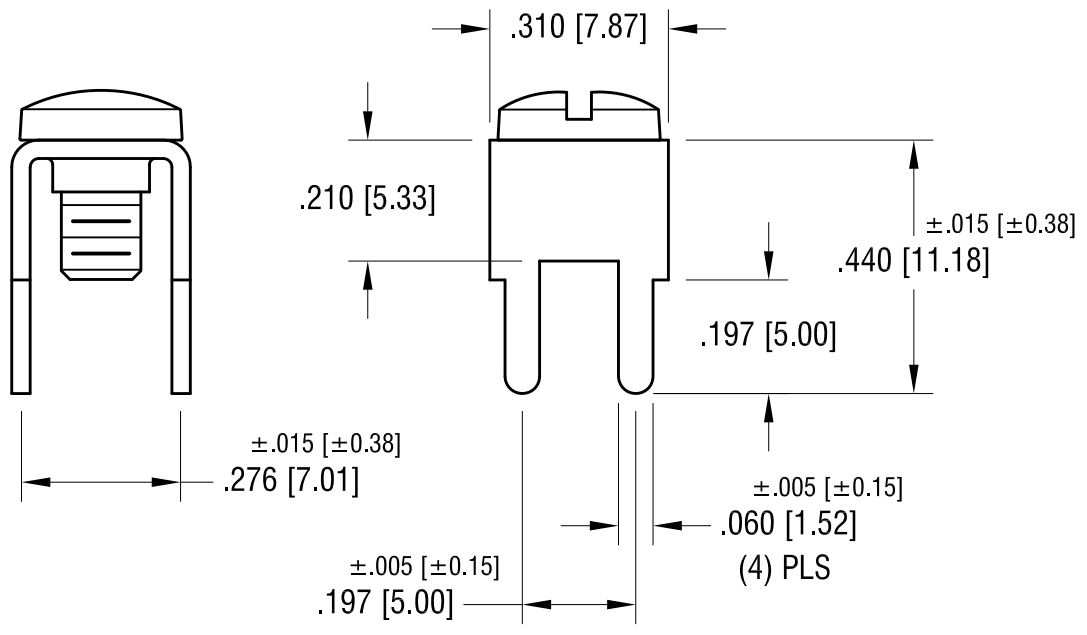

**MOUNTING DETAIL**

6-32 x 1/4 L.  
CAPTIVATED SCREW

**PC SCREW TERMINAL WITH COLORED SCREW HEAD**

PART NO.	HEAD COLOR	PART NO.	HEAD COLOR
7701-2	RED	7701-5	BLUE
7701-3	BLACK	7701-6	GREEN
7701-4	WHITE	7701-7	YELLOW

**NOTES:**

- 1. TERMINAL:  
MAT'L - .032 [0.81] TH'K BRASS, MATTE TIN PLATE
- SCREW:  
MAT'L - BRASS, NICKEL PLATE

DATE	DESCRIPTION	REV.
7.13.09	CHANGE AS PER ECN 09-099	B
1.7.08	CHANGE AS PER ECN 08-034	A

TOLERANCES	INCH	[MM]	CODE	DWG NO.
DECIMAL	± .010	[± 0.25]	C	<b>7701-2 - 7701-7</b>
ANGULAR	± 1°			

UNLESS OTHERWISE SPECIFIED