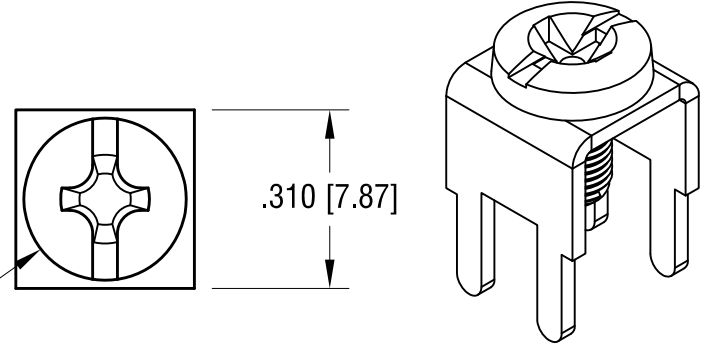

**MOUNTING DETAIL**

6-32 x 1/4 L.  
CAPTIVATED SCREW

**PC SCREW TERMINAL WITH COLORED SCREW HEAD**

PART NO.	HEAD COLOR	PART NO.	HEAD COLOR
7701-2	RED	7701-5	BLUE
7701-3	BLACK	7701-6	GREEN
7701-4	WHITE	7701-7	YELLOW

**NOTES:**

- 1. TERMINAL:  
MAT'L - .032 [0.81] TH'K BRASS, MATTE TIN PLATE
- SCREW:  
MAT'L - BRASS, NICKEL PLATE

DATE	DESCRIPTION	REV.
7.13.09	CHANGE AS PER ECN 09-099	B
1.7.08	CHANGE AS PER ECN 08-034	A