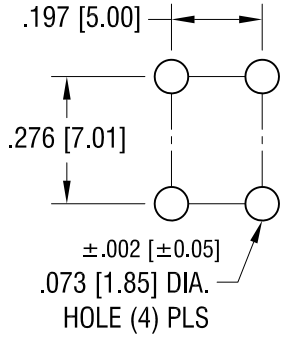

**MOUNTING DETAIL**

6-32 x 1/4 L.  
CAPTIVATED SCREW

**PC SCREW TERMINAL WITH COLORED SCREW HEAD**

PART NO.	HEAD COLOR	PART NO.	HEAD COLOR
7701-2	RED	7701-5	BLUE
7701-3	BLACK	7701-6	GREEN
7701-4	WHITE	7701-7	YELLOW

**NOTES:**

- 1. TERMINAL:  
MAT'L - .032 [0.81] TH'K BRASS, MATTE TIN PLATE
- SCREW:  
MAT'L - BRASS, NICKEL PLATE

DATE	DESCRIPTION	REV.
7.13.09	CHANGE AS PER ECN 09-099	B
1.7.08	CHANGE AS PER ECN 08-034	A

TOLERANCES	INCH	[MM]	CODE	DWG NO.
DECIMAL	± .010	[± 0.25]	C	<b>7701-2 - 7701-7</b>
ANGULAR	± 1°			

UNLESS OTHERWISE SPECIFIED