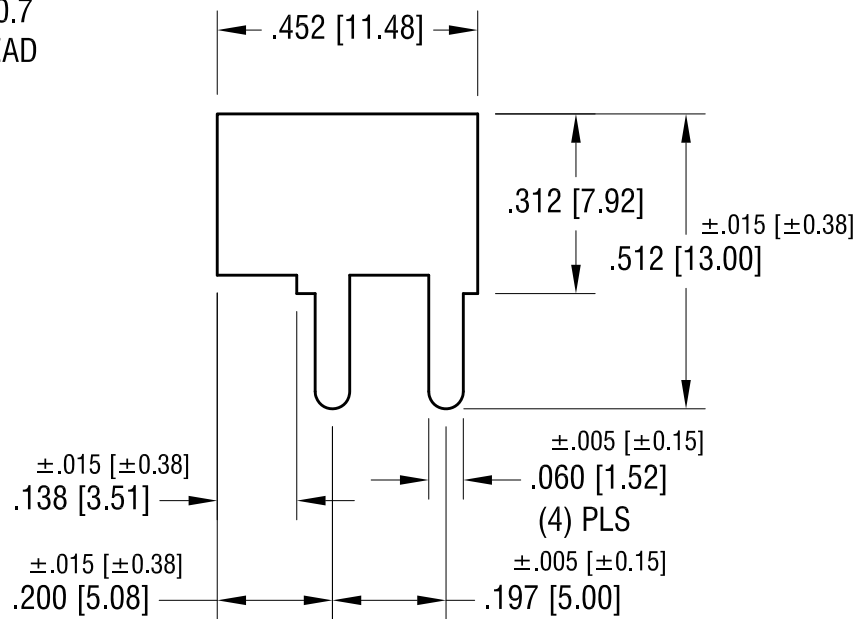

**MOUNTING DETAIL**

**NOTE:**

**1. TERMINAL:**

MAT'L - .032 [0.81] TH'K BRASS, MATTE TIN PLATE

SCREW : ONE (1) M4 x 0.7 SCREW, SUPPLIED LOOSE.

MAT'L - BRASS, NICKEL PLATE

<b>KEYSTONE ELECTRONICS CORP.</b>			
www.keyelco.com • ASTORIA, N.Y. 11105-2017 • Tel (718) 956-8900			
PART NAME			
PC METRIC SCREW TERMINAL			
MATERIAL			
AS NOTED			
FINISH		DRN BY	DATE
AS NOTED		NT	8.20.11
		APP'D	SCALE
			3X
TOLERANCES	INCH [MM]	CODE	DWG NO.
DECIMAL	± [± 0.25]	C	<b>7765</b>
ANGULAR	± 1°		
UNLESS OTHERWISE SPECIFIED			