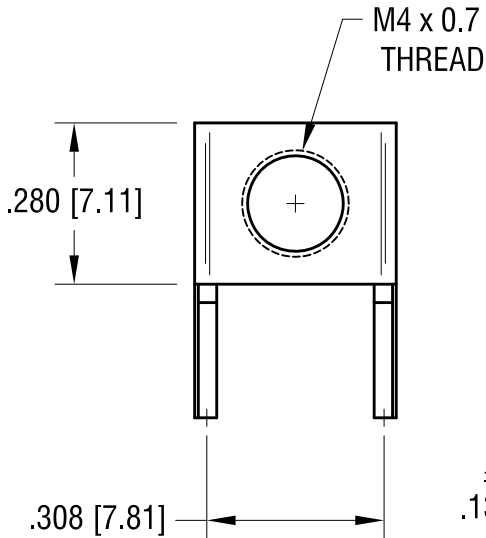

**MOUNTING DETAIL**

**NOTE:**

**1. TERMINAL:**

MAT'L - .032 [0.81] TH'K BRASS, MATTE TIN PLATE

SCREW : ONE (1) M4 x 0.7 SCREW, SUPPLIED LOOSE.

MAT'L - BRASS, NICKEL PLATE

<b>KEYSTONE ELECTRONICS CORP.</b>			
www.keyelco.com • ASTORIA, N.Y. 11105-2017 • Tel (718) 956-8900			
PART NAME			
PC METRIC SCREW TERMINAL			
MATERIAL			
AS NOTED			
FINISH		DRN BY	DATE
AS NOTED		NT	8.20.11
		APP'D	SCALE
			3X
TOLERANCES	INCH [MM]	CODE	DWG NO.
DECIMAL	± [± 0.25]	C	<b>7765</b>
ANGULAR	± 1°		
UNLESS OTHERWISE SPECIFIED			