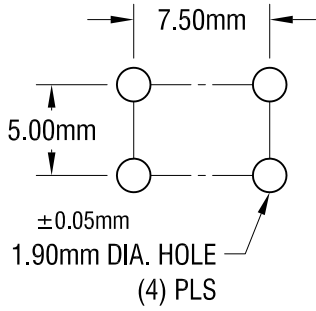

**MOUNTING DETAIL**

**NOTE:**

**1. TERMINAL:**

MAT'L - .032 [0.81] TH'K BRASS, MATTE TIN PLATE

SCREW : ONE (1) M4 x 0.7 SCREW, SUPPLIED LOOSE.

MAT'L - BRASS, NICKEL PLATE

<b>KEYSTONE ELECTRONICS CORP.</b>			
www.keyelco.com • ASTORIA, N.Y. 11105-2017 • Tel (718) 956-8900			
PART NAME			
PC METRIC SCREW TERMINAL			
MATERIAL			
AS NOTED			
FINISH		DRN BY	DATE
AS NOTED		NT	8.20.11
		APP'D	SCALE
			3X
TOLERANCES	INCH [MM]	CODE	DWG NO.
DECIMAL	± [± 0.25]	C	<b>7765</b>
ANGULAR	± 1°		
UNLESS OTHERWISE SPECIFIED			