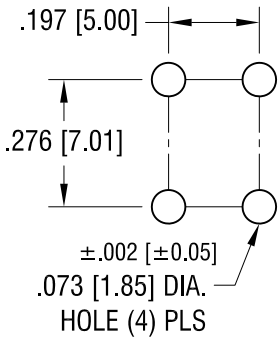

**MOUNTING DETAIL**

**NOTE:**

**1. TERMINAL:**

MAT'L - .032 [0.81] TH'K BRASS, MATTE TIN PLATE  
 SCREW : ONE (1) M3 x 0.5 SCREW (CAPTIVE)  
 MAT'L - BRASS, NICKEL PLATE  
 HEAD OF SCREW IS POWDER COATED  
 WITH COLOR AS INDICATED IN CHART.

**PC SCREW TERMINAL WITH COLORED SCREW HEAD**

PART NO.	HEAD COLOR	PART NO.	HEAD COLOR
7772-2	RED	7772-5	BLUE
7772-3	BLACK	7772-6	GREEN
7772-4	WHITE	7772-7	YELLOW

**KEYSTONE ELECTRONICS CORP.**

www.keyelco.com • ASTORIA, N.Y. 11105-2017 • Tel (718) 956-8900

PART NAME				PC SCREW TERMINAL			
MATERIAL				AS NOTED			
FINISH		DRN BY		DATE		SCALE	
AS NOTED		NT		1.27.10		3X	
TOLERANCES		INCH		[MM]		CODE	
DECIMAL		± .010		[± 0.25]		C	
ANGULAR		± 1°		UNLESS OTHERWISE SPECIFIED		DWG NO.	
						7772-2 - 7772-7	