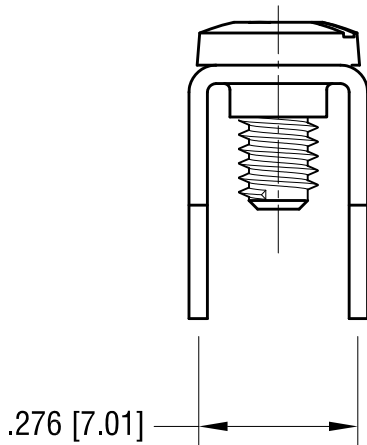

**MOUNTING DETAIL**

**NOTE:**

**1. TERMINAL:**

MAT'L - .032 [0.81] TH'K BRASS, MATTE TIN PLATE  
 SCREW : ONE (1) M3 x 0.5 SCREW (CAPTIVE)  
 MAT'L - BRASS, NICKEL PLATE  
 HEAD OF SCREW IS POWDER COATED  
 WITH COLOR AS INDICATED IN CHART.

**PC SCREW TERMINAL WITH COLORED SCREW HEAD**

PART NO.	HEAD COLOR	PART NO.	HEAD COLOR
7772-2	RED	7772-5	BLUE
7772-3	BLACK	7772-6	GREEN
7772-4	WHITE	7772-7	YELLOW

**KEYSTONE ELECTRONICS CORP.**

www.keyelco.com • ASTORIA, N.Y. 11105-2017 • Tel (718) 956-8900

PART NAME				PC SCREW TERMINAL			
MATERIAL				AS NOTED			
FINISH		DRN BY		DATE		SCALE	
AS NOTED		NT		1.27.10		3X	
TOLERANCES		INCH		[MM]		CODE	
DECIMAL		± .010		[± 0.25]		C	
ANGULAR		± 1°		UNLESS OTHERWISE SPECIFIED		DWG NO.	
						7772-2 - 7772-7	