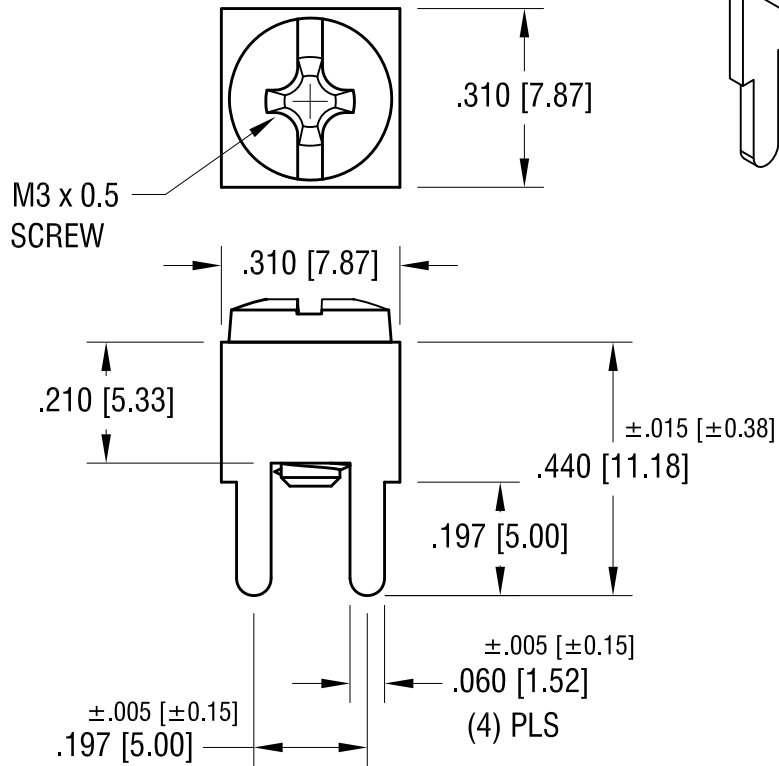

**MOUNTING DETAIL**

**NOTE:**

**1. TERMINAL:**

MAT'L - .032 [0.81] TH'K BRASS, MATTE TIN PLATE  
 SCREW : ONE (1) M3 x 0.5 SCREW (CAPTIVE)  
 MAT'L - BRASS, NICKEL PLATE  
 HEAD OF SCREW IS POWDER COATED  
 WITH COLOR AS INDICATED IN CHART.

**PC SCREW TERMINAL WITH COLORED SCREW HEAD**

PART NO.	HEAD COLOR	PART NO.	HEAD COLOR
7772-2	RED	7772-5	BLUE
7772-3	BLACK	7772-6	GREEN
7772-4	WHITE	7772-7	YELLOW

**KEYSTONE ELECTRONICS CORP.**

www.keyelco.com • ASTORIA, N.Y. 11105-2017 • Tel (718) 956-8900

PART NAME				PC SCREW TERMINAL			
MATERIAL				AS NOTED			
FINISH		DRN BY		DATE		SCALE	
AS NOTED		NT		1.27.10		3X	
TOLERANCES		INCH		[MM]		CODE	
DECIMAL		± .010		[± 0.25]		C	
ANGULAR		± 1°		UNLESS OTHERWISE SPECIFIED		DWG NO.	
						7772-2 - 7772-7	