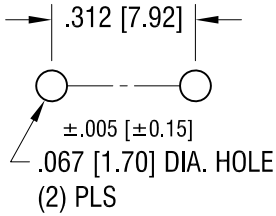

MOUNTING DETAIL