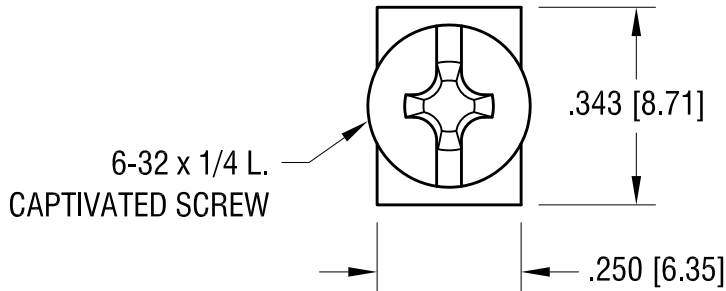

LOW-PROFILE PC SCREW TERMINAL W/ COLORED SCREW HEAD

PART NO.	HEAD COLOR	PART NO.	HEAD COLOR
7778-2	RED	7778-5	BLUE
7778-3	BLACK	7778-6	GREEN
7778-4	WHITE	7778-7	YELLOW

NOTES:

- 1. TERMINAL:
 MAT'L - .032 [0.81] THK BRASS, MATTE TIN PLATE
- SCREW:
 MAT'L - BRASS, NICKEL PLATE