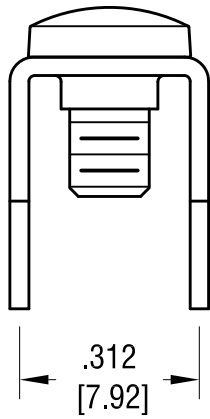

LOW-PROFILE PC SCREW TERMINAL W/ COLORED SCREW HEAD

PART NO.	HEAD COLOR	PART NO.	HEAD COLOR
7778-2	RED	7778-5	BLUE
7778-3	BLACK	7778-6	GREEN
7778-4	WHITE	7778-7	YELLOW

NOTES:

- 1. TERMINAL:
 MAT'L - .032 [0.81] THK BRASS, MATTE TIN PLATE
- SCREW:
 MAT'L - BRASS, NICKEL PLATE

TOLERANCES	INCH	[MM]	CODE	DWG NO.
DECIMAL	± .010	[± 0.25]	C	7778-2 - 7778-7
ANGULAR	± 1°			
UNLESS OTHERWISE SPECIFIED				

7.15.09	CHANGE AS PER ECN 09-105	B
1.7.08	CHANGE AS PER ECN 08-036	A
DATE	DESCRIPTION	REV.