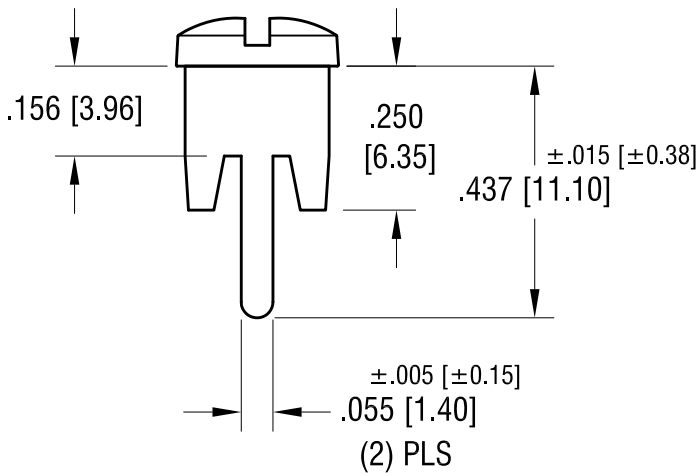

LOW-PROFILE PC SCREW TERMINAL W/ COLORED SCREW HEAD

PART NO.	HEAD COLOR	PART NO.	HEAD COLOR
7778-2	RED	7778-5	BLUE
7778-3	BLACK	7778-6	GREEN
7778-4	WHITE	7778-7	YELLOW

NOTES:

- 1. TERMINAL:
 MAT'L - .032 [0.81] THK BRASS, MATTE TIN PLATE
- SCREW:
 MAT'L - BRASS, NICKEL PLATE

TOLERANCES	INCH	[MM]	CODE	DWG NO.
DECIMAL	± .010	[± 0.25]	C	7778-2 - 7778-7
ANGULAR	± 1°			
UNLESS OTHERWISE SPECIFIED				

7.15.09	CHANGE AS PER ECN 09-105	B
1.7.08	CHANGE AS PER ECN 08-036	A
DATE	DESCRIPTION	REV.