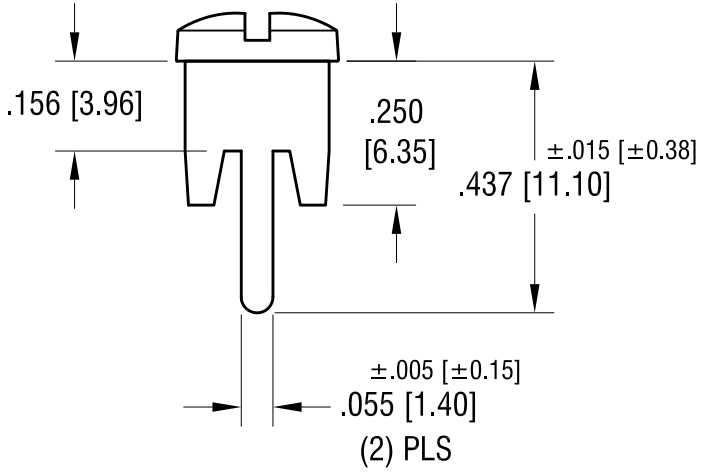

MOUNTING DETAIL

LOW-PROFILE PC SCREW TERMINAL W/ COLORED SCREW HEAD

PART NO.	HEAD COLOR	PART NO.	HEAD COLOR
7778-2	RED	7778-5	BLUE
7778-3	BLACK	7778-6	GREEN
7778-4	WHITE	7778-7	YELLOW

NOTES:

- 1. TERMINAL:
 MAT'L - .032 [0.81] THK BRASS, MATTE TIN PLATE
- SCREW:
 MAT'L - BRASS, NICKEL PLATE

TOLERANCES	INCH	[MM]	CODE	DWG NO.
DECIMAL	± .010	[± 0.25]	C	7778-2 - 7778-7
ANGULAR	± 1°			
UNLESS OTHERWISE SPECIFIED				

7.15.09	CHANGE AS PER ECN 09-105	B
1.7.08	CHANGE AS PER ECN 08-036	A
DATE	DESCRIPTION	REV.