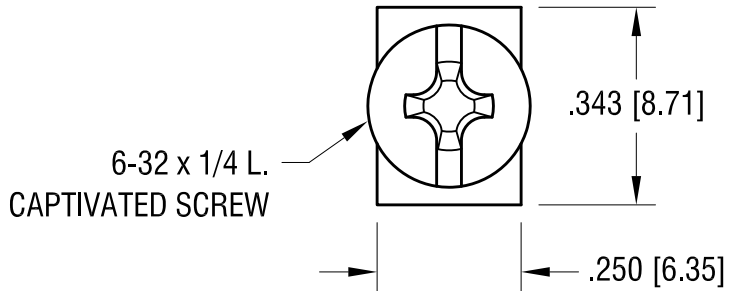

MOUNTING DETAIL

LOW-PROFILE PC SCREW TERMINAL W/ COLORED SCREW HEAD

PART NO.	HEAD COLOR	PART NO.	HEAD COLOR
7778-2	RED	7778-5	BLUE
7778-3	BLACK	7778-6	GREEN
7778-4	WHITE	7778-7	YELLOW

NOTES:

- 1. TERMINAL:
 MAT'L - .032 [0.81] THK BRASS, MATTE TIN PLATE
- SCREW:
 MAT'L - BRASS, NICKEL PLATE