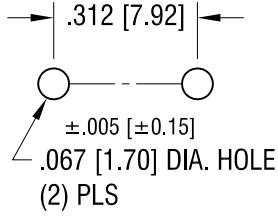

MOUNTING DETAIL

LOW-PROFILE PC SCREW TERMINAL W/ COLORED SCREW HEAD

PART NO.	HEAD COLOR	PART NO.	HEAD COLOR
7778-2	RED	7778-5	BLUE
7778-3	BLACK	7778-6	GREEN
7778-4	WHITE	7778-7	YELLOW

NOTES:

- 1. TERMINAL:
 MAT'L - .032 [0.81] THK BRASS, MATTE TIN PLATE
- SCREW:
 MAT'L - BRASS, NICKEL PLATE

TOLERANCES	INCH	[MM]	CODE	DWG NO.
DECIMAL	± .010	[± 0.25]	C	7778-2 - 7778-7
ANGULAR	± 1°			
UNLESS OTHERWISE SPECIFIED				

7.15.09	CHANGE AS PER ECN 09-105	B
1.7.08	CHANGE AS PER ECN 08-036	A
DATE	DESCRIPTION	REV.