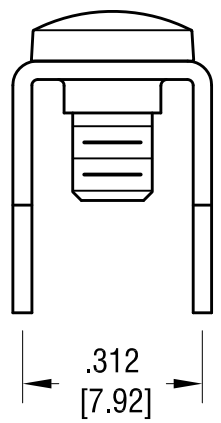

MOUNTING DETAIL

LOW-PROFILE PC SCREW TERMINAL W/ COLORED SCREW HEAD

PART NO.	HEAD COLOR	PART NO.	HEAD COLOR
7778-2	RED	7778-5	BLUE
7778-3	BLACK	7778-6	GREEN
7778-4	WHITE	7778-7	YELLOW

NOTES:

- 1. TERMINAL:
 MAT'L - .032 [0.81] THK BRASS, MATTE TIN PLATE
- SCREW:
 MAT'L - BRASS, NICKEL PLATE

TOLERANCES	INCH	[MM]	CODE	DWG NO.
DECIMAL	± .010	[± 0.25]	C	7778-2 - 7778-7
ANGULAR	± 1°			
UNLESS OTHERWISE SPECIFIED				

7.15.09	CHANGE AS PER ECN 09-105	B
1.7.08	CHANGE AS PER ECN 08-036	A
DATE	DESCRIPTION	REV.