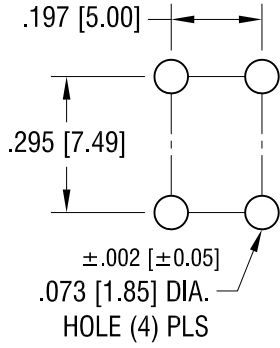

**MOUNTING DETAIL**

**ACTUAL SIZE**

1.14.16	CHANGE AS PER ECN 16-006	D
2.25.13	CHANGE AS PER ECN 13-022	C
7.08.09	CHANGE AS PER ECN 09-096	B
1.30.08	CHANGE AS PER ECN 08-065	A
DATE	DESCRIPTION	REV.

<b>KEYSTONE ELECTRONICS CORP.</b>			
www.keyelco.com • ASTORIA, N.Y. 11105-2017 • Tel (718) 956-8900			
PART NAME		PC SCREW TERMINAL	
MATERIAL		.032 [0.81] TH'K BRASS	
FINISH		DRN BY	DATE
MATTE TIN PLATE		BOONE	9.11.01
		APP'D	SCALE
			3X
TOLERANCES	INCH [MM]	CODE	DWG NO.
DECIMAL	±.010 [±0.25]	C	<b>7781</b>
ANGULAR	± 1°		
UNLESS OTHERWISE SPECIFIED			