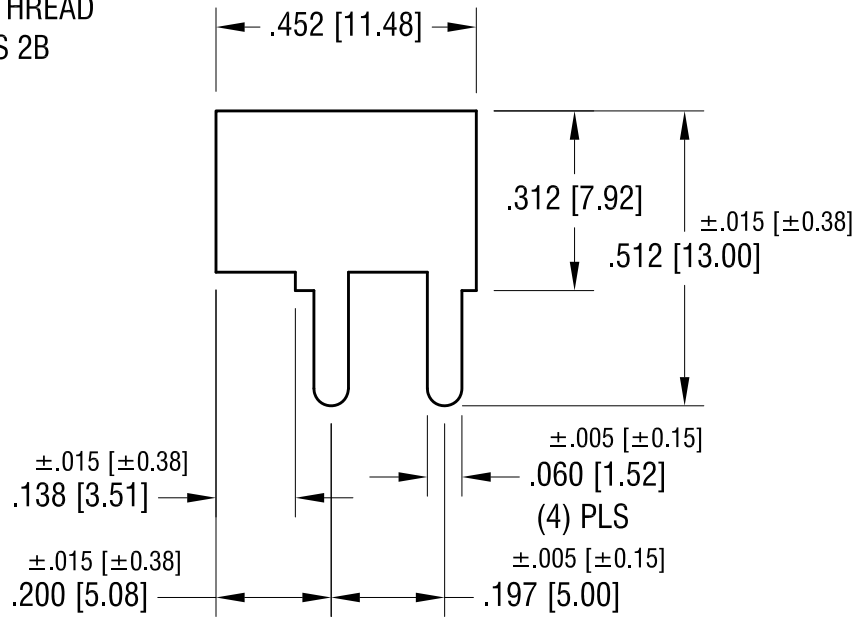

**MOUNTING DETAIL**

**ACTUAL SIZE**

1.14.16	CHANGE AS PER ECN 16-006	D
2.25.13	CHANGE AS PER ECN 13-022	C
7.08.09	CHANGE AS PER ECN 09-096	B
1.30.08	CHANGE AS PER ECN 08-065	A
DATE	DESCRIPTION	REV.

<b>KEYSTONE ELECTRONICS CORP.</b>			
www.keyelco.com • ASTORIA, N.Y. 11105-2017 • Tel (718) 956-8900			
PART NAME		PC SCREW TERMINAL	
MATERIAL		.032 [0.81] TH'K BRASS	
FINISH		DRN BY	DATE
MATTE TIN PLATE		BOONE	9.11.01
		APP'D	SCALE
			3X
TOLERANCES	INCH [MM]	CODE	DWG NO.
DECIMAL	±.010 [±0.25]	C	<b>7781</b>
ANGULAR	± 1°		
UNLESS OTHERWISE SPECIFIED			