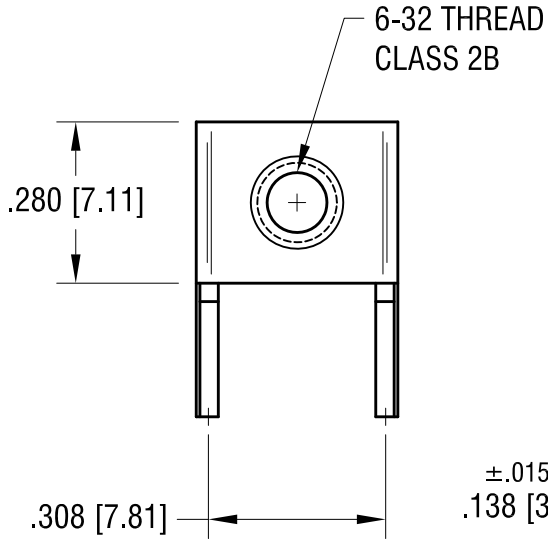

**MOUNTING DETAIL**

**ACTUAL SIZE**

1.14.16	CHANGE AS PER ECN 16-006	D
2.25.13	CHANGE AS PER ECN 13-022	C
7.08.09	CHANGE AS PER ECN 09-096	B
1.30.08	CHANGE AS PER ECN 08-065	A
DATE	DESCRIPTION	REV.

<b>KEYSTONE ELECTRONICS CORP.</b>			
www.keyelco.com • ASTORIA, N.Y. 11105-2017 • Tel (718) 956-8900			
PART NAME		PC SCREW TERMINAL	
MATERIAL		.032 [0.81] TH'K BRASS	
FINISH		DRN BY	DATE
MATTE TIN PLATE		BOONE	9.11.01
		APP'D	SCALE
			3X
TOLERANCES	INCH [MM]	CODE	DWG NO.
DECIMAL	±.010 [±0.25]	C	<b>7781</b>
ANGULAR	± 1°		
UNLESS OTHERWISE SPECIFIED			