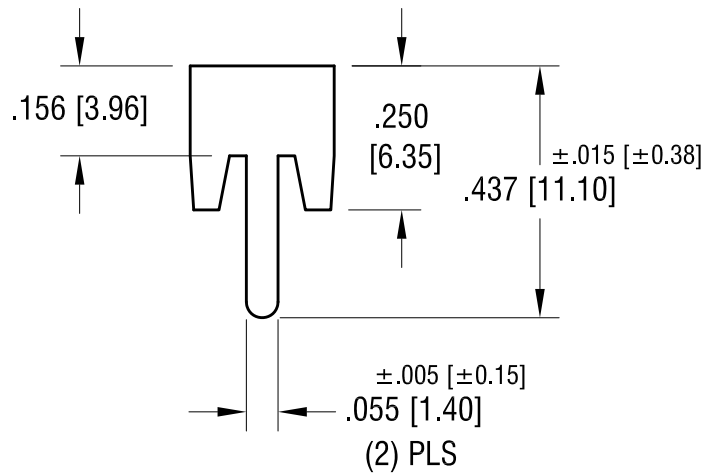

ACTUAL SIZE

MOUNTING DETAIL

1.20.16	CHANGE AS PER ECN 16-011	D
2.25.13	CHANGE AS PER ECN 13-022	C
7.15.09	CHANGE AS PER ECN 09-104	B
1.30.08	CHANGE AS PER ECN 08-065	A
DATE	DESCRIPTION	REV.

KEYSTONE ELECTRONICS CORP.			
www.keyelco.com • ASTORIA, N.Y. 11105-2017 • Tel (718) 956-8900			
PART NAME		LOW-PROFILE PC SCREW TERMINAL	
MATERIAL		.032 [0.81] TH'K BRASS	
FINISH		DRN BY	DATE
MATTE TIN PLATE		BOONE	9.18.01
		APP'D	SCALE
			3X
TOLERANCES	INCH [MM]	CODE	DWG NO.
DECIMAL	± .010 [± 0.25]	C	7784
ANGULAR	± 1°		
UNLESS OTHERWISE SPECIFIED			