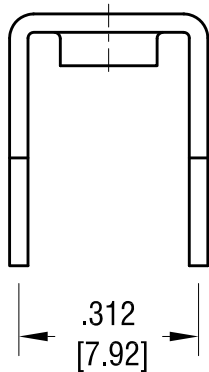

ACTUAL SIZE

MOUNTING DETAIL

1.20.16	CHANGE AS PER ECN 16-011	D
2.25.13	CHANGE AS PER ECN 13-022	C
7.15.09	CHANGE AS PER ECN 09-104	B
1.30.08	CHANGE AS PER ECN 08-065	A
DATE	DESCRIPTION	REV.

KEYSTONE ELECTRONICS CORP.			
www.keyelco.com • ASTORIA, N.Y. 11105-2017 • Tel (718) 956-8900			
PART NAME		LOW-PROFILE PC SCREW TERMINAL	
MATERIAL		.032 [0.81] TH'K BRASS	
FINISH		DRN BY	DATE
MATTE TIN PLATE		BOONE	9.18.01
		APP'D	SCALE
			3X
TOLERANCES	INCH [MM]	CODE	DWG NO.
DECIMAL	± .010 [± 0.25]	C	7784
ANGULAR	± 1°		
UNLESS OTHERWISE SPECIFIED			