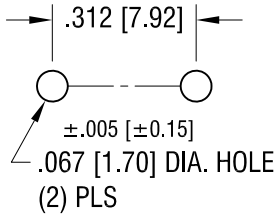

ACTUAL SIZE

MOUNTING DETAIL

1.20.16	CHANGE AS PER ECN 16-011	D
2.25.13	CHANGE AS PER ECN 13-022	C
7.15.09	CHANGE AS PER ECN 09-104	B
1.30.08	CHANGE AS PER ECN 08-065	A
DATE	DESCRIPTION	REV.

KEYSTONE ELECTRONICS CORP.			
www.keyelco.com • ASTORIA, N.Y. 11105-2017 • Tel (718) 956-8900			
PART NAME		LOW-PROFILE PC SCREW TERMINAL	
MATERIAL		.032 [0.81] TH'K BRASS	
FINISH		DRN BY	DATE
MATTE TIN PLATE		BOONE	9.18.01
		APP'D	SCALE
			3X
TOLERANCES	INCH [MM]	CODE	DWG NO.
DECIMAL	± .010 [± 0.25]	C	7784
ANGULAR	± 1°		
UNLESS OTHERWISE SPECIFIED			