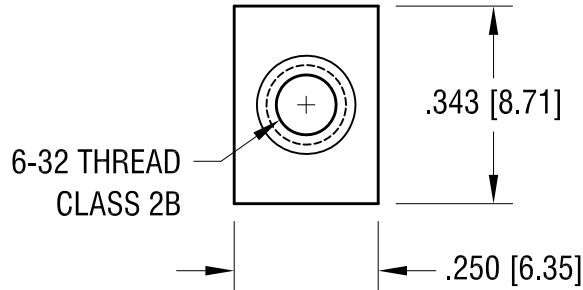

ACTUAL SIZE

MOUNTING DETAIL

1.20.16	CHANGE AS PER ECN 16-011	D
2.25.13	CHANGE AS PER ECN 13-022	C
7.15.09	CHANGE AS PER ECN 09-104	B
1.30.08	CHANGE AS PER ECN 08-065	A
DATE	DESCRIPTION	REV.

KEYSTONE ELECTRONICS CORP.			
www.keyelco.com • ASTORIA, N.Y. 11105-2017 • Tel (718) 956-8900			
PART NAME		LOW-PROFILE PC SCREW TERMINAL	
MATERIAL		.032 [0.81] TH'K BRASS	
FINISH		DRN BY	DATE
MATTE TIN PLATE		BOONE	9.18.01
		APP'D	SCALE
			3X
TOLERANCES	INCH [MM]	CODE	DWG NO.
DECIMAL	± .010 [± 0.25]	C	7784
ANGULAR	± 1°		
UNLESS OTHERWISE SPECIFIED			