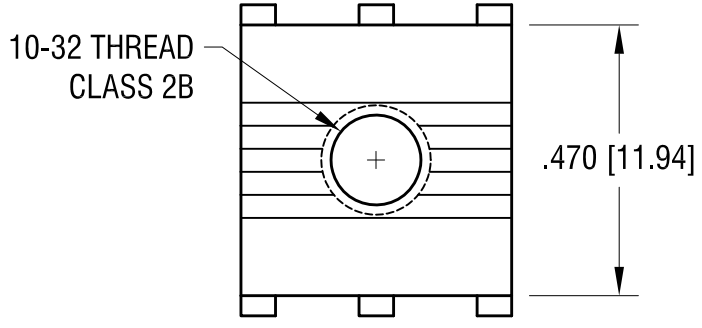

**MOUNTING DETAIL**

3.01.16	CHANGE AS PER ECN 16-036	D
7.14.09	CHANGE AS PER ECN 09-101	C
4.9.03	CHANGE AS PER ECN 03-029	B
5.15.02	CHANGE AS PER ECN 02-045	A
DATE	DESCRIPTION	REV.

<b>KEYSTONE ELECTRONICS CORP.</b>			
www.keyelco.com • ASTORIA, N.Y. 11105-2017 • Tel (718) 956-8900			
PART NAME		PC SCREW TERMINAL	
MATERIAL		.045 [1.14] TH'K BRASS	
FINISH		DRN BY	DATE
MATTE TIN PLATE		BOONE	9.24.01
		APP'D	SCALE
			3X
TOLERANCES	INCH [MM]	CODE	DWG NO.
DECIMAL	± .010 [± 0.25]	C	<b>7787</b>
ANGULAR	± 1°		
UNLESS OTHERWISE SPECIFIED			