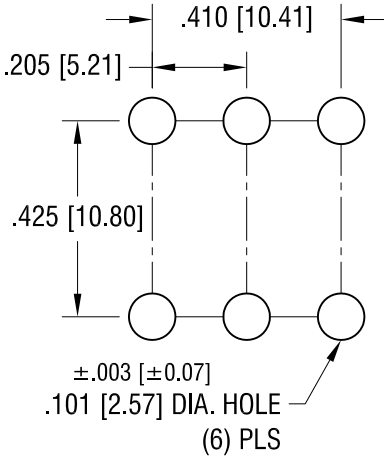

**MOUNTING DETAIL**

3.01.16	CHANGE AS PER ECN 16-036	D
7.14.09	CHANGE AS PER ECN 09-101	C
4.9.03	CHANGE AS PER ECN 03-029	B
5.15.02	CHANGE AS PER ECN 02-045	A
DATE	DESCRIPTION	REV.

<b>KEYSTONE ELECTRONICS CORP.</b>			
www.keyelco.com • ASTORIA, N.Y. 11105-2017 • Tel (718) 956-8900			
PART NAME		PC SCREW TERMINAL	
MATERIAL		.045 [1.14] TH'K BRASS	
FINISH		DRN BY	DATE
MATTE TIN PLATE		BOONE	9.24.01
		APP'D	SCALE
			3X
TOLERANCES	INCH [MM]	CODE	DWG NO.
DECIMAL	± .010 [± 0.25]	C	<b>7787</b>
ANGULAR	± 1°		
UNLESS OTHERWISE SPECIFIED			