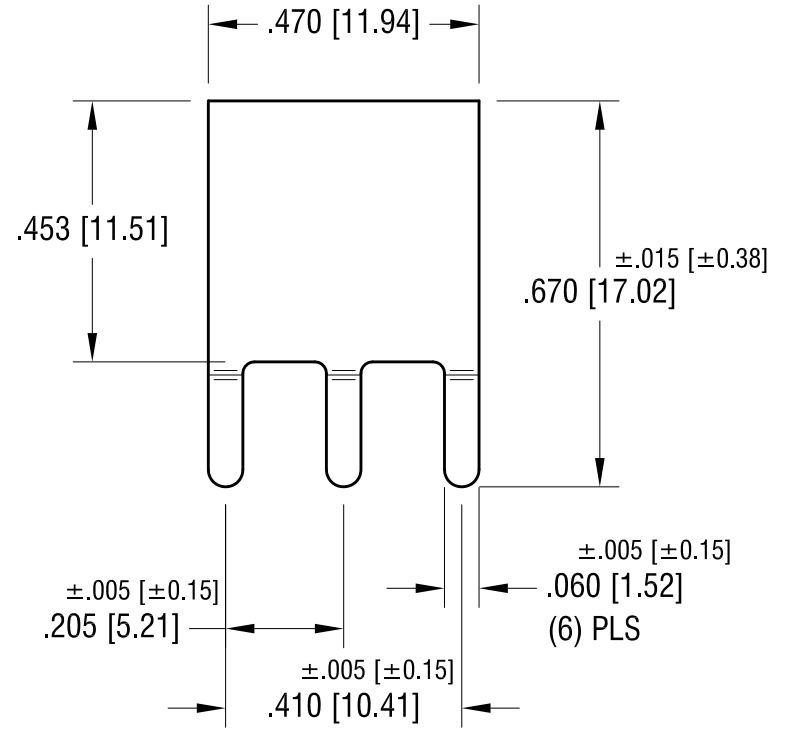

**MOUNTING DETAIL**

3.01.16	CHANGE AS PER ECN 16-036	D
7.14.09	CHANGE AS PER ECN 09-101	C
4.9.03	CHANGE AS PER ECN 03-029	B
5.15.02	CHANGE AS PER ECN 02-045	A
DATE	DESCRIPTION	REV.

<b>KEYSTONE ELECTRONICS CORP.</b>			
www.keyelco.com • ASTORIA, N.Y. 11105-2017 • Tel (718) 956-8900			
PART NAME		PC SCREW TERMINAL	
MATERIAL		.045 [1.14] TH'K BRASS	
FINISH		DRN BY	DATE
MATTE TIN PLATE		BOONE	9.24.01
		APP'D	SCALE
			3X
TOLERANCES	INCH [MM]	CODE	DWG NO.
DECIMAL	± .010 [± 0.25]	C	<b>7787</b>
ANGULAR	± 1°		
UNLESS OTHERWISE SPECIFIED			