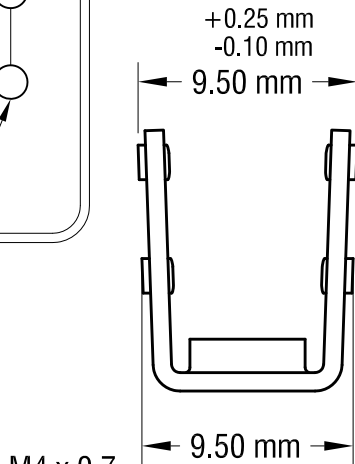

ACTUAL SIZE

MOUNTING DETAIL

NOTE:

1. ALL DIMENSION ARE IN MILLIMETERS.

1.14.16	CHANGE AS PER ECN 16-005	C
12.07.09	CHANGE AS PER ECN 09-178	B
8.21.08	CHANGE AS PER ECN 08-139	A
DATE	DESCRIPTION	REV.

KEYSTONE ELECTRONICS CORP.			
www.keyelco.com • ASTORIA, N.Y. 11105-2017 • Tel (718) 956-8900			
PART NAME			
PC METRIC SCREW TERMINAL			
MATERIAL			
0.8 mm TH'K BRASS			
FINISH		DRN BY	DATE
MATTE TIN PLATE		NT	7.01.08
		APP'D	SCALE
			3X
TOLERANCES	INCH [MM]	CODE	DWG NO.
DECIMAL	± [± 0.25]	C	7792
ANGULAR	± 1°		
UNLESS OTHERWISE SPECIFIED			