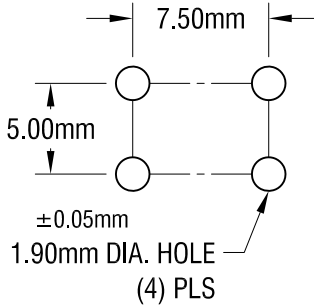

ACTUAL SIZE

MOUNTING DETAIL

NOTE:

1. ALL DIMENSION ARE IN MILLIMETERS.

1.14.16	CHANGE AS PER ECN 16-005	C
12.07.09	CHANGE AS PER ECN 09-178	B
8.21.08	CHANGE AS PER ECN 08-139	A
DATE	DESCRIPTION	REV.

KEYSTONE ELECTRONICS CORP.			
www.keyelco.com • ASTORIA, N.Y. 11105-2017 • Tel (718) 956-8900			
PART NAME			
PC METRIC SCREW TERMINAL			
MATERIAL			
0.8 mm TH'K BRASS			
FINISH		DRN BY	DATE
MATTE TIN PLATE		NT	7.01.08
		APP'D	SCALE
			3X
TOLERANCES	INCH [MM]	CODE	DWG NO.
DECIMAL	± [± 0.25]	C	7792
ANGULAR	± 1°		
UNLESS OTHERWISE SPECIFIED			