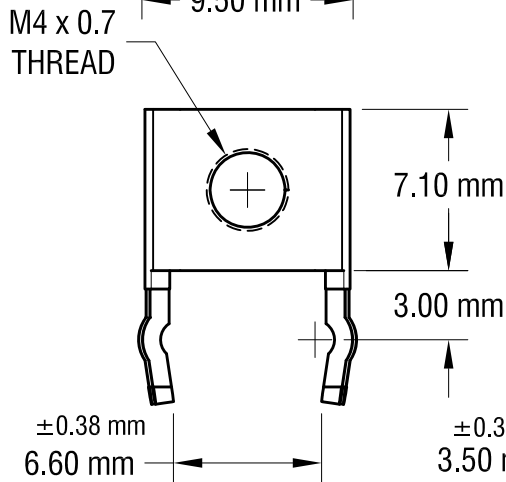

ACTUAL SIZE

MOUNTING DETAIL

NOTE:

1. ALL DIMENSION ARE IN MILLIMETERS.

1.14.16	CHANGE AS PER ECN 16-005	C
12.07.09	CHANGE AS PER ECN 09-178	B
8.21.08	CHANGE AS PER ECN 08-139	A
DATE	DESCRIPTION	REV.

KEYSTONE ELECTRONICS CORP.			
www.keyelco.com • ASTORIA, N.Y. 11105-2017 • Tel (718) 956-8900			
PART NAME			
PC METRIC SCREW TERMINAL			
MATERIAL			
0.8 mm TH'K BRASS			
FINISH		DRN BY	DATE
MATTE TIN PLATE		NT	7.01.08
		APP'D	SCALE
			3X
TOLERANCES	INCH [MM]	CODE	DWG NO.
DECIMAL	± [± 0.25]	C	7792
ANGULAR	± 1°		
UNLESS OTHERWISE SPECIFIED			