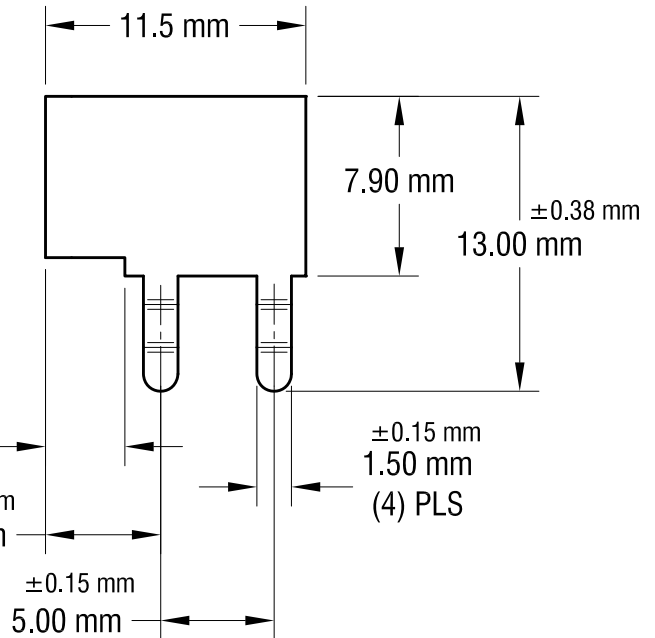

ACTUAL SIZE

MOUNTING DETAIL

NOTE:

1. ALL DIMENSION ARE IN MILLIMETERS.

1.14.16	CHANGE AS PER ECN 16-005	C
12.07.09	CHANGE AS PER ECN 09-178	B
8.21.08	CHANGE AS PER ECN 08-139	A
DATE	DESCRIPTION	REV.

KEYSTONE ELECTRONICS CORP.			
www.keyelco.com • ASTORIA, N.Y. 11105-2017 • Tel (718) 956-8900			
PART NAME			
PC METRIC SCREW TERMINAL			
MATERIAL			
0.8 mm TH'K BRASS			
FINISH		DRN BY	DATE
MATTE TIN PLATE		NT	7.01.08
		APP'D	SCALE
			3X
TOLERANCES	INCH [MM]	CODE	DWG NO.
DECIMAL	± [± 0.25]	C	7792
ANGULAR	± 1°		
UNLESS OTHERWISE SPECIFIED			