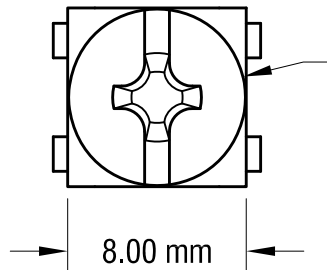

**ACTUAL SIZE**

**MOUNTING DETAIL**

M4 x 0.7  
6.35 LENGTH  
CAPTIVE SCREW

**NOTE:**

**1. TERMINAL:**

MAT'L - 0.81mm TH'K BRASS, MATTE TIN PLATE

SCREW : ONE (1) M4 x 0.7 x 6.35mm L.  
(CAPTIVE SCREW)

MAT'L - BRASS, NICKEL PLATE

HEAD OF SCREW IS POWDER COATED  
WITH COLOR AS INDICATED IN CHART.

**2. ALL DIMENSIONS ARE IN MILLIMETERS.**

**PC SCREW TERMINAL WITH COLORED SCREW HEAD**

PART NO.	HEAD COLOR	PART NO.	HEAD COLOR
7797-2	RED	7797-5	BLUE
7797-3	BLACK	7797-6	GREEN
7797-4	WHITE	7797-7	YELLOW

**KEYSTONE ELECTRONICS CORP.**

www.keyelco.com • NEW HYDE PARK, NY 11040 • Tel (516) 328-7500

PART NAME <b>P METRIC SCREW TERMINAL WITH SCREW</b>			
MATERIAL <b>AS NOTED</b>			
FINISH <b>AS NOTED</b>		DRN BY NT	DATE 6.03.15
		APP'D	SCALE 3X
TOLERANCES INCH [MM] DECIMAL ± [± 0.25 ] ANGULAR ± 1° UNLESS OTHERWISE SPECIFIED	CODE C	DWG NO. <b>7797-2 - 7797-7</b>	