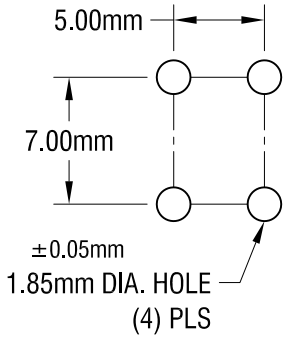

**ACTUAL SIZE**

**MOUNTING DETAIL**

M4 x 0.7  
6.35 LENGTH  
CAPTIVE SCREW

**NOTE:**

**1. TERMINAL:**

MAT'L - 0.81mm TH'K BRASS, MATTE TIN PLATE

SCREW : ONE (1) M4 x 0.7 x 6.35mm L.  
(CAPTIVE SCREW)

MAT'L - BRASS, NICKEL PLATE

HEAD OF SCREW IS POWDER COATED  
WITH COLOR AS INDICATED IN CHART.

**2. ALL DIMENSIONS ARE IN MILLIMETERS.**

**PC SCREW TERMINAL WITH COLORED SCREW HEAD**

PART NO.	HEAD COLOR	PART NO.	HEAD COLOR
7797-2	RED	7797-5	BLUE
7797-3	BLACK	7797-6	GREEN
7797-4	WHITE	7797-7	YELLOW

**KEYSTONE ELECTRONICS CORP.**

www.keyelco.com • NEW HYDE PARK, NY 11040 • Tel (516) 328-7500

PART NAME <b>P METRIC SCREW TERMINAL WITH SCREW</b>			
MATERIAL <b>AS NOTED</b>			
FINISH <b>AS NOTED</b>		DRN BY NT	DATE 6.03.15
		APP'D	SCALE 3X
TOLERANCES INCH [MM] DECIMAL ± [± 0.25 ] ANGULAR ± 1° UNLESS OTHERWISE SPECIFIED	CODE C	DWG NO. <b>7797-2 - 7797-7</b>	