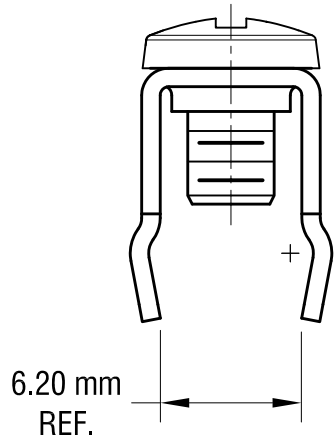

**ACTUAL SIZE**

**MOUNTING DETAIL**

M4 x 0.7  
6.35 LENGTH  
CAPTIVE SCREW

**NOTE:**

**1. TERMINAL:**

MAT'L - 0.81mm TH'K BRASS, MATTE TIN PLATE

SCREW : ONE (1) M4 x 0.7 x 6.35mm L.  
(CAPTIVE SCREW)

MAT'L - BRASS, NICKEL PLATE

HEAD OF SCREW IS POWDER COATED  
WITH COLOR AS INDICATED IN CHART.

**2. ALL DIMENSIONS ARE IN MILLIMETERS.**

**PC SCREW TERMINAL WITH COLORED SCREW HEAD**

PART NO.	HEAD COLOR	PART NO.	HEAD COLOR
7797-2	RED	7797-5	BLUE
7797-3	BLACK	7797-6	GREEN
7797-4	WHITE	7797-7	YELLOW

**KEYSTONE ELECTRONICS CORP.**

www.keyelco.com • NEW HYDE PARK, NY 11040 • Tel (516) 328-7500

PART NAME <b>P METRIC SCREW TERMINAL WITH SCREW</b>			
MATERIAL <b>AS NOTED</b>			
FINISH <b>AS NOTED</b>		DRN BY NT	DATE 6.03.15
		APP'D	SCALE 3X
TOLERANCES INCH [MM] DECIMAL ± [± 0.25 ] ANGULAR ± 1° UNLESS OTHERWISE SPECIFIED	CODE C	DWG NO. <b>7797-2 - 7797-7</b>	