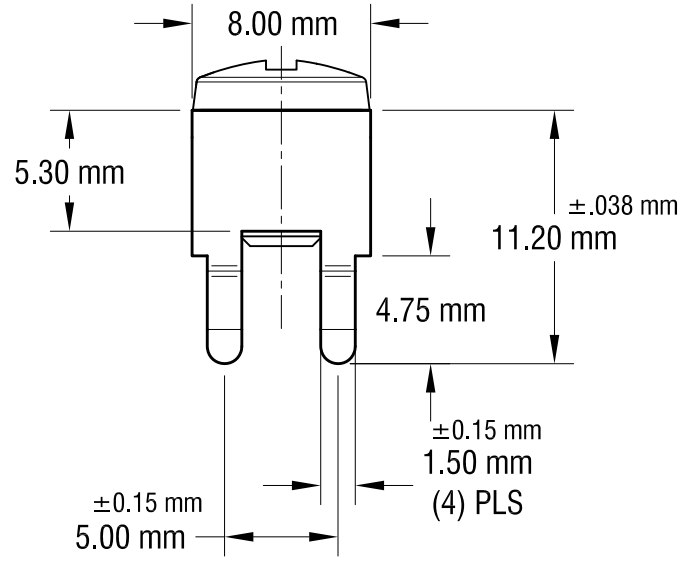

**ACTUAL SIZE**

**MOUNTING DETAIL**

M4 x 0.7  
6.35 LENGTH  
CAPTIVE SCREW

**NOTE:**

**1. TERMINAL:**

MAT'L - 0.81mm TH'K BRASS, MATTE TIN PLATE

SCREW : ONE (1) M4 x 0.7 x 6.35mm L.  
(CAPTIVE SCREW)

MAT'L - BRASS, NICKEL PLATE

HEAD OF SCREW IS POWDER COATED  
WITH COLOR AS INDICATED IN CHART.

**2. ALL DIMENSIONS ARE IN MILLIMETERS.**

**PC SCREW TERMINAL WITH COLORED SCREW HEAD**

PART NO.	HEAD COLOR	PART NO.	HEAD COLOR
7797-2	RED	7797-5	BLUE
7797-3	BLACK	7797-6	GREEN
7797-4	WHITE	7797-7	YELLOW

**KEYSTONE ELECTRONICS CORP.**

www.keyelco.com • NEW HYDE PARK, NY 11040 • Tel (516) 328-7500

PART NAME <b>P METRIC SCREW TERMINAL WITH SCREW</b>			
MATERIAL <b>AS NOTED</b>			
FINISH <b>AS NOTED</b>		DRN BY NT	DATE 6.03.15
		APP'D	SCALE 3X
TOLERANCES INCH [MM] DECIMAL ± [± 0.25 ] ANGULAR ± 1° UNLESS OTHERWISE SPECIFIED	CODE C	DWG NO. <b>7797-2 - 7797-7</b>	