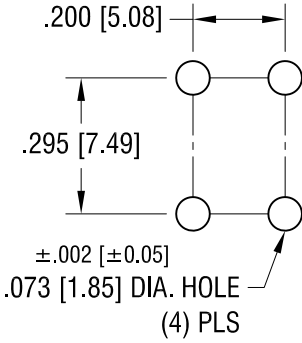

MOUNTING DETAIL

6-32 THREAD CLASS 2B

PC SCREW TERMINAL WITH COLORED SCREW HEAD

PART NO.	HEAD COLOR	PART NO.	HEAD COLOR
8189-2	RED	8189-5	BLUE
8189-3	BLACK	8189-6	GREEN
8189-4	WHITE	8189-7	YELLOW

NOTE:

1. TERMINAL:

MAT'L - .032 [0.81] TH'K BRASS, MATTE TIN PLATE

SCREW : ONE (1) 6-32 x 1/4 L., SUPPLIED LOOSE.

MAT'L - BRASS, NICKEL PLATE

KEYSTONE ELECTRONICS CORP.

www.keyelco.com • ASTORIA, N.Y. 11105-2017 • Tel (718) 956-8900

PART NAME
45° PC SCREW TERM. W/ COLORED SCREW HEAD

MATERIAL
AS NOTED

FINISH AS NOTED	DRN BY	BOONE	DATE	10.1.03
	APP'D		SCALE	3X

TOLERANCES	INCH	[MM]	CODE	DWG NO.
DECIMAL	± .010	[± 0.25]	C	8189-2 - 8189-7
ANGULAR	± 1°			
UNLESS OTHERWISE SPECIFIED				