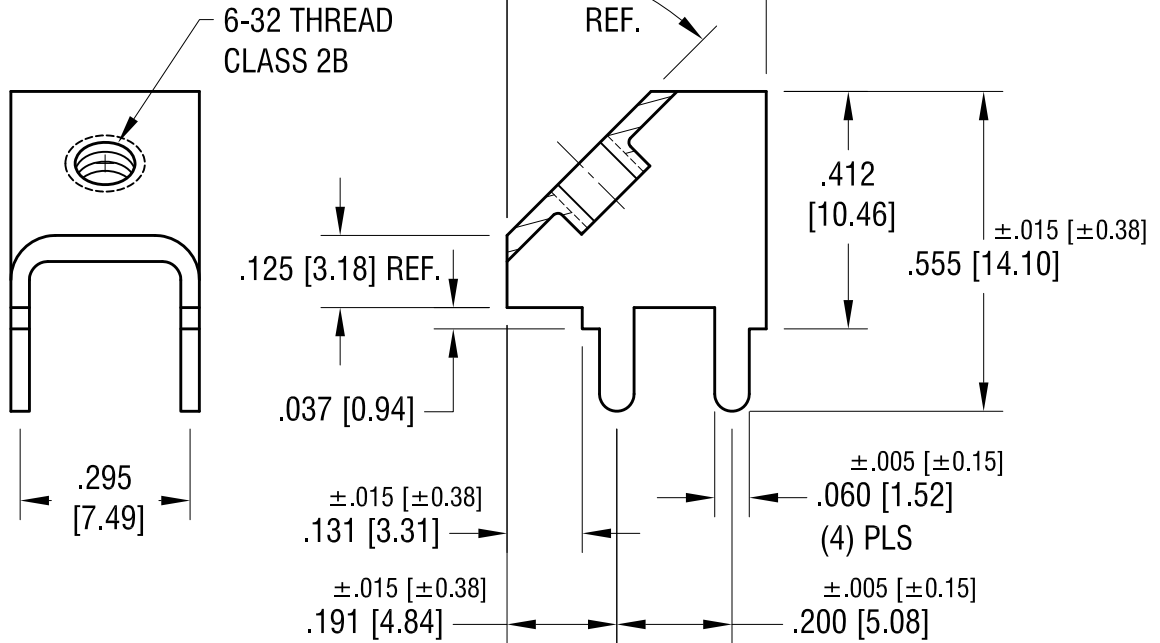

MOUNTING DETAIL

6-32 THREAD CLASS 2B

PC SCREW TERMINAL WITH COLORED SCREW HEAD

PART NO.	HEAD COLOR	PART NO.	HEAD COLOR
8189-2	RED	8189-5	BLUE
8189-3	BLACK	8189-6	GREEN
8189-4	WHITE	8189-7	YELLOW

NOTE:

1. TERMINAL:

MAT'L - .032 [0.81] TH'K BRASS, MATTE TIN PLATE

SCREW : ONE (1) 6-32 x 1/4 L., SUPPLIED LOOSE.

MAT'L - BRASS, NICKEL PLATE

KEYSTONE ELECTRONICS CORP.

www.keyelco.com • ASTORIA, N.Y. 11105-2017 • Tel (718) 956-8900

PART NAME
45° PC SCREW TERM. W/ COLORED SCREW HEAD

MATERIAL
AS NOTED

FINISH AS NOTED	DRN BY	BOONE	DATE	10.1.03
	APP'D		SCALE	3X

TOLERANCES	INCH	[MM]	CODE	DWG NO.
DECIMAL	± .010	[± 0.25]	C	8189-2 - 8189-7
ANGULAR	± 1°			
UNLESS OTHERWISE SPECIFIED				