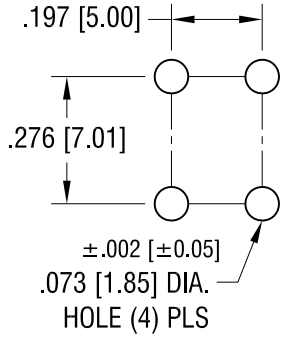

**MOUNTING DETAIL**

**PC SCREW TERMINAL WITH COLORED SCREW HEAD**

PART NO.	HEAD COLOR	PART NO.	HEAD COLOR
8191-2	RED	8191-5	BLUE
8191-3	BLACK	8191-6	GREEN
8191-4	WHITE	8191-7	YELLOW

**NOTE:**

- 1. TERMINAL:  
 MAT'L - .032 [0.81] TH'K BRASS, MATTE TIN PLATE  
 SCREW : ONE (1) 6-32 x 1/4 L., SUPPLIED LOOSE.  
 MAT'L - BRASS, NICKEL PLATE

7.13.09	CHANGE AS PER ECN 09-099	B
1.3.08	CHANGE AS PER ECN 08-023	A
DATE	DESCRIPTION	REV.

**KEYSTONE ELECTRONICS CORP.**

www.keyelco.com • ASTORIA, N.Y. 11105-2017 • Tel (718) 956-8900

PART NAME  
PC SCREW TERM. W/ COLORED SCREW HEAD

MATERIAL  
AS NOTED

FINISH AS NOTED	DRN BY	BOONE	DATE	10.1.03
	APP'D		SCALE	3X

TOLERANCES INCH [MM]	CODE	DWG NO.
DECIMAL ±.010 [±0.25]	C	8191-2 - 8191-7
ANGULAR ± 1° UNLESS OTHERWISE SPECIFIED		