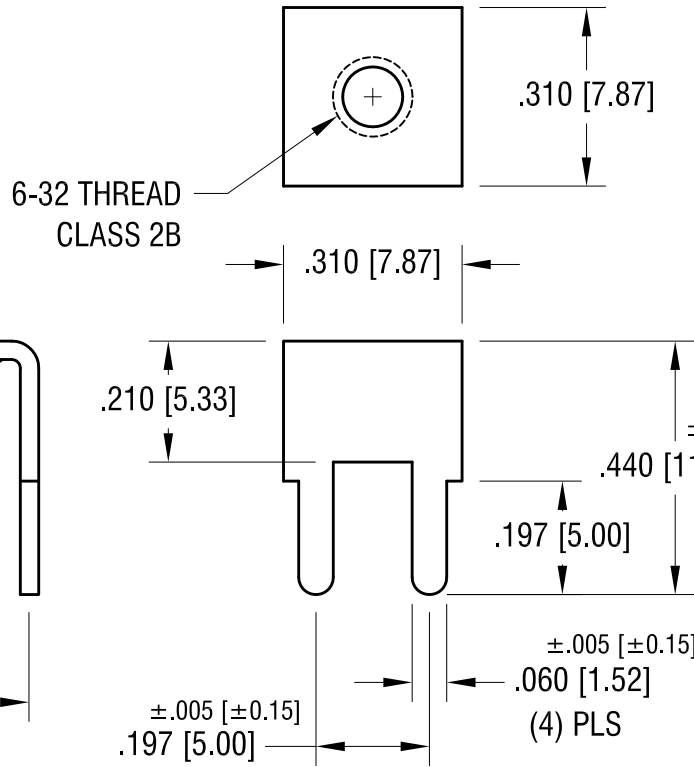

**MOUNTING DETAIL**

**PC SCREW TERMINAL WITH COLORED SCREW HEAD**

PART NO.	HEAD COLOR	PART NO.	HEAD COLOR
8191-2	RED	8191-5	BLUE
8191-3	BLACK	8191-6	GREEN
8191-4	WHITE	8191-7	YELLOW

**NOTE:**

- 1. TERMINAL:  
 MAT'L - .032 [0.81] TH'K BRASS, MATTE TIN PLATE  
 SCREW : ONE (1) 6-32 x 1/4 L., SUPPLIED LOOSE.  
 MAT'L - BRASS, NICKEL PLATE

7.13.09	CHANGE AS PER ECN 09-099	B
1.3.08	CHANGE AS PER ECN 08-023	A
DATE	DESCRIPTION	REV.

**KEYSTONE ELECTRONICS CORP.**

www.keyelco.com • ASTORIA, N.Y. 11105-2017 • Tel (718) 956-8900

PART NAME  
PC SCREW TERM. W/ COLORED SCREW HEAD

MATERIAL  
AS NOTED

FINISH AS NOTED	DRN BY	BOONE	DATE	10.1.03
	APP'D		SCALE	3X

TOLERANCES INCH [MM]	CODE	DWG NO.
DECIMAL ±.010 [±0.25]	C	8191-2 - 8191-7
ANGULAR ± 1° UNLESS OTHERWISE SPECIFIED		