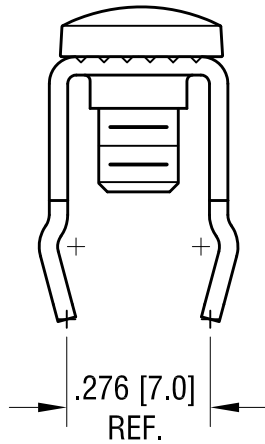

ACTUAL SIZE

6-32 x 1/4 L.
 CAPTIVATED SCREW

PC SCREW TERMINAL WITH COLORED SCREW HEAD

PART NO.	HEAD COLOR	PART NO.	HEAD COLOR
8199-2	RED	8199-5	BLUE
8199-3	BLACK	8199-6	GREEN
8199-4	WHITE	8199-7	YELLOW

NOTES:

1. TERMINAL:

MAT'L - .032 [0.81] TH'K BRASS, MATTE TIN PLATE

SCREW:

MAT'L - BRASS, NICKEL PLATE

KEYSTONE ELECTRONICS CORP.

www.keyelco.com • NEW HYDE PARK, NY 11040 • Tel (516) 328-7500

PART NAME

PC SCREW TERM. W/ COLORED SCREW HEAD

APP'D

SCALE

3X

TOLERANCES

INCH [MM]

DECIMAL

± .010 [± 0.25]

ANGULAR