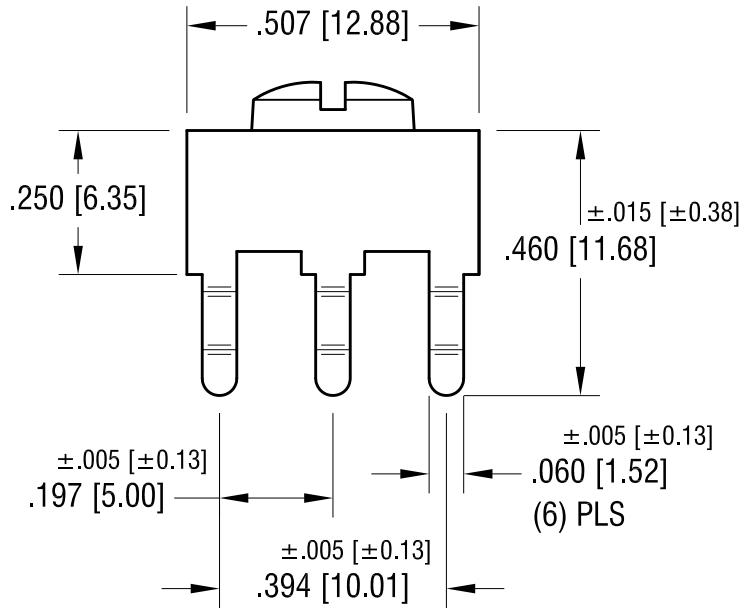

ACTUAL SIZE

6-32 x 1/4 L.
 CAPTIVATED SCREW

PC SCREW TERMINAL WITH COLORED SCREW HEAD

PART NO.	HEAD COLOR	PART NO.	HEAD COLOR
8199-2	RED	8199-5	BLUE
8199-3	BLACK	8199-6	GREEN
8199-4	WHITE	8199-7	YELLOW

NOTES:

1. TERMINAL:

MAT'L - .032 [0.81] TH'K BRASS, MATTE TIN PLATE

SCREW:

MAT'L - BRASS, NICKEL PLATE

KEYSTONE ELECTRONICS CORP.

www.keyelco.com • NEW HYDE PARK, NY 11040 • Tel (516) 328-7500

PART NAME

PC SCREW TERM. W/ COLORED SCREW HEAD

APP'D

SCALE

3X

TOLERANCES

INCH [MM]

DECIMAL

± .010 [± 0.25]

ANGULAR