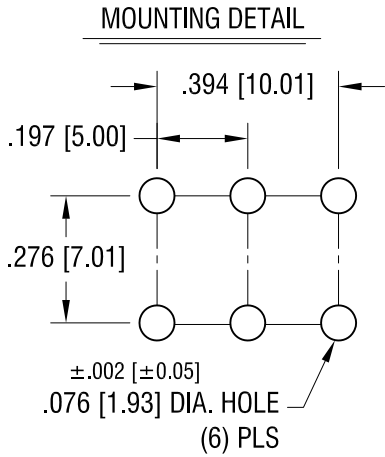

ACTUAL SIZE

6-32 x 1/4 L.
 CAPTIVATED SCREW

PC SCREW TERMINAL WITH COLORED SCREW HEAD

PART NO.	HEAD COLOR	PART NO.	HEAD COLOR
8199-2	RED	8199-5	BLUE
8199-3	BLACK	8199-6	GREEN
8199-4	WHITE	8199-7	YELLOW

NOTES:

1. TERMINAL:

MAT'L - .032 [0.81] TH'K BRASS, MATTE TIN PLATE

SCREW:

MAT'L - BRASS, NICKEL PLATE

KEYSTONE ELECTRONICS CORP.

www.keyelco.com • NEW HYDE PARK, NY 11040 • Tel (516) 328-7500

PART NAME

PC SCREW TERM. W/ COLORED SCREW HEAD

APP'D

SCALE

3X

TOLERANCES

INCH [MM]

DECIMAL

± .010 [± 0.25]

ANGULAR