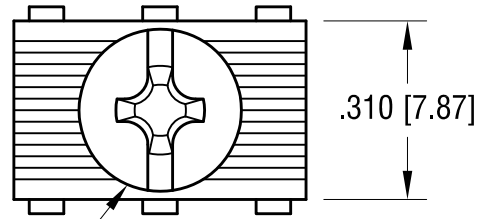

ACTUAL SIZE

6-32 x 1/4 L.
 CAPTIVATED SCREW

PC SCREW TERMINAL WITH COLORED SCREW HEAD

PART NO.	HEAD COLOR	PART NO.	HEAD COLOR
8199-2	RED	8199-5	BLUE
8199-3	BLACK	8199-6	GREEN
8199-4	WHITE	8199-7	YELLOW

NOTES:

APP'D

SCALE

3X

TOLERANCES

INCH [MM]

DECIMAL

± .010 [± 0.25]

ANGULAR