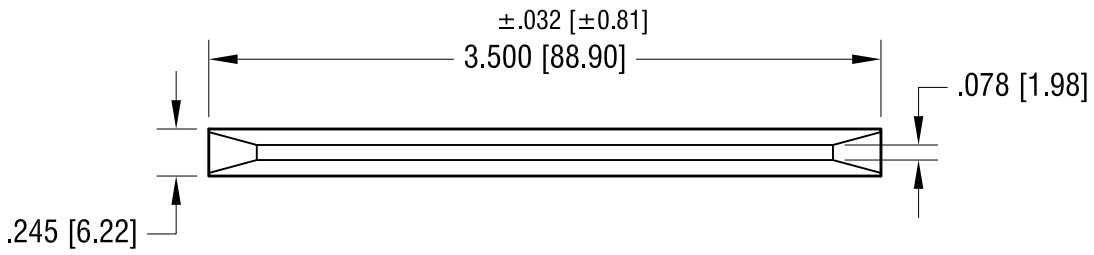

KEYSTONE ELECTRONICS CORP.			
www.keyelco.com • ASTORIA, N.Y. 11105-2017 • Tel (718) 956-8900			
PART NAME		PC BOARD GUIDE	
MATERIAL		NATURAL NYLON 6/6 UL 94V-2	
FINISH	-	DRN BY	BOONE
		DATE	3.7.00
		APP'D	SCALE
			1X
TOLERANCES	INCH [MM]	CODE	DWG NO.
DECIMAL	± .005 [± 0.13]	C	8622
ANGULAR	± 1°		
UNLESS OTHERWISE SPECIFIED			