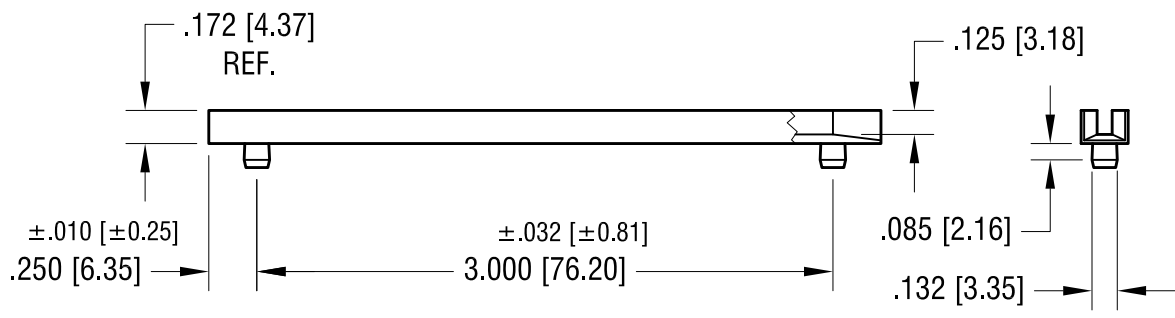

KEYSTONE ELECTRONICS CORP.			
www.keyelco.com • ASTORIA, N.Y. 11105-2017 • Tel (718) 956-8900			
PART NAME		PC BOARD GUIDE	
MATERIAL		NATURAL NYLON 6/6 UL 94V-2	
FINISH	-	DRN BY	BOONE
		DATE	3.7.00
		APP'D	SCALE
			1X
TOLERANCES	INCH [MM]	CODE	DWG NO.
DECIMAL	± .005 [± 0.13]	C	8622
ANGULAR	± 1°		
UNLESS OTHERWISE SPECIFIED			