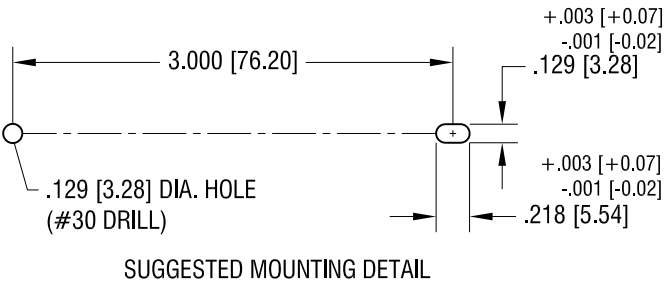

KEYSTONE ELECTRONICS CORP.			
www.keyelco.com • ASTORIA, N.Y. 11105-2017 • Tel (718) 956-8900			
PART NAME		PC BOARD GUIDE	
MATERIAL		NATURAL NYLON 6/6 UL 94V-2	
FINISH	-	DRN BY	BOONE
		DATE	3.7.00
		APP'D	SCALE
			1X
TOLERANCES	INCH [MM]	CODE	DWG NO.
DECIMAL	± .005 [± 0.13]	C	8622
ANGULAR	± 1°		
UNLESS OTHERWISE SPECIFIED			