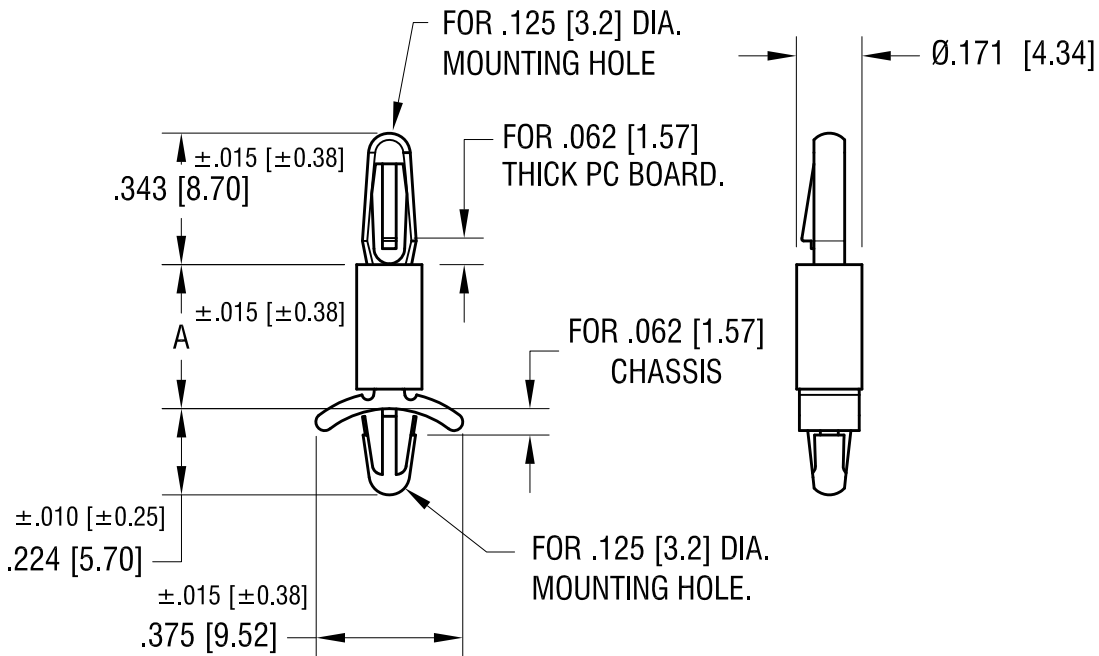

ACTUAL SIZE

P/N 8873

PART NO.	'A' DIM.
8871	.187 [4.74]
8872	.250 [6.35]
8873	.375 [9.52]
8874	.500 [12.70]
8875	.625 [15.87]

KEYSTONE ELECTRONICS CORP.

www.keyelco.com • NEW HYDE PARK, NY 11040 • Tel (516) 328-7500

PART NAME		PC LOCK-IN SUPPORT	
MATERIAL		NYLON 6/6, UL 94V-0	
FINISH	NONE	DRN BY	BOONE
		APP'D	SCALE
			2C
TOLERANCES	INCH [MM]	CODE	DWG NO.
DECIMAL	$\pm .005$ [± 0.13]	C	8871- 8875
ANGULAR	$\pm 1^\circ$		
UNLESS OTHERWISE SPECIFIED			