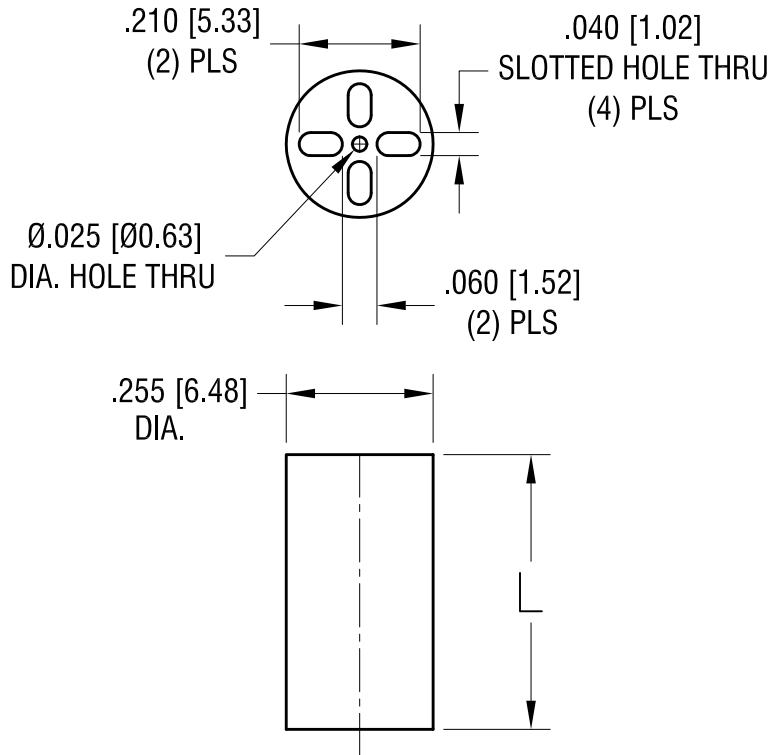

PART NO.	'L' DIM.
8900	.120 [3.04]
8901	.140 [3.55]
8902	.160 [4.06]
8903	.180 [4.57]
8904	.200 [5.08]
8905	.220 [5.58]
8906	.240 [6.09]
8907	.250 [6.35]
8908	.260 [6.60]
8909	.280 [7.11]
8910	.300 [7.62]
8911	.320 [8.12]
8912	.340 [8.63]
8913	.350 [8.89]
8914	.360 [9.14]
8915	.380 [9.65]

PART NAME		LED SPACER MOUNT	
MATERIAL		PVC UL 94V-0	
FINISH	-	DRN BY	BOONE
		DATE	3.30.95
		APP'D	SCALE
			3X
TOLERANCES	INCH [MM]	CODE	DWG NO.
DECIMAL	± .005 [± 0.13]	C/M	8900-8915
ANGULAR	± 1°		
UNLESS OTHERWISE SPECIFIED			