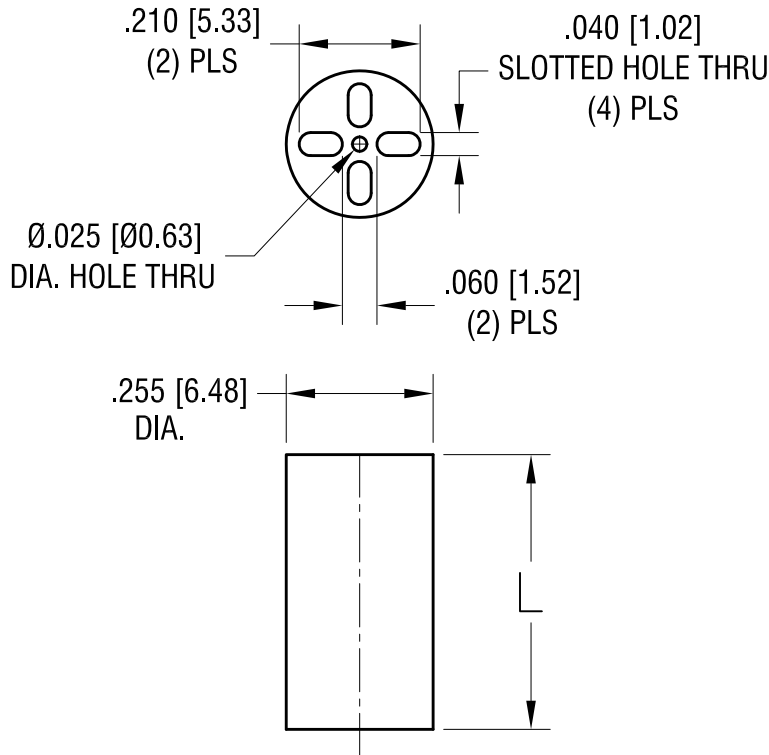

PART NO.	'L' DIM.
8900	.120 [3.04]
8901	.140 [3.55]
8902	.160 [4.06]
8903	.180 [4.57]
8904	.200 [5.08]
8905	.220 [5.58]
8906	.240 [6.09]
8907	.250 [6.35]
8908	.260 [6.60]
8909	.280 [7.11]
8910	.300 [7.62]
8911	.320 [8.12]
8912	.340 [8.63]
8913	.350 [8.89]
8914	.360 [9.14]
8915	.380 [9.65]

PART NAME		LED SPACER MOUNT	
MATERIAL		PVC UL 94V-0	
FINISH	-	DRN BY	BOONE
		DATE	3.30.95
		APP'D	SCALE
			3X
TOLERANCES	INCH [MM]	CODE	DWG NO.
DECIMAL	± .005 [± 0.13]	C/M	8900-8915
ANGULAR	± 1°		
UNLESS OTHERWISE SPECIFIED			