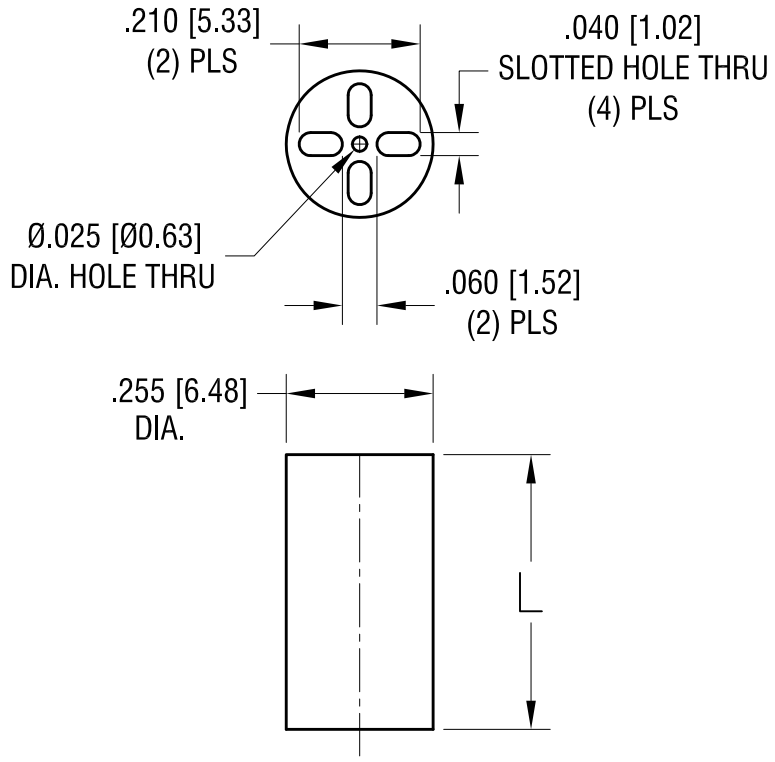

PART NO.	'L' DIM.
8900	.120 [3.04]
8901	.140 [3.55]
8902	.160 [4.06]
8903	.180 [4.57]
8904	.200 [5.08]
8905	.220 [5.58]
8906	.240 [6.09]
8907	.250 [6.35]
8908	.260 [6.60]
8909	.280 [7.11]
8910	.300 [7.62]
8911	.320 [8.12]
8912	.340 [8.63]
8913	.350 [8.89]
8914	.360 [9.14]
8915	.380 [9.65]

PART NAME		LED SPACER MOUNT	
MATERIAL		PVC UL 94V-0	
FINISH	-	DRN BY	BOONE
		DATE	3.30.95
		APP'D	SCALE
			3X
TOLERANCES	INCH [MM]	CODE	DWG NO.
DECIMAL	± .005 [± 0.13]	C/M	8900-8915
ANGULAR	± 1°		
UNLESS OTHERWISE SPECIFIED			