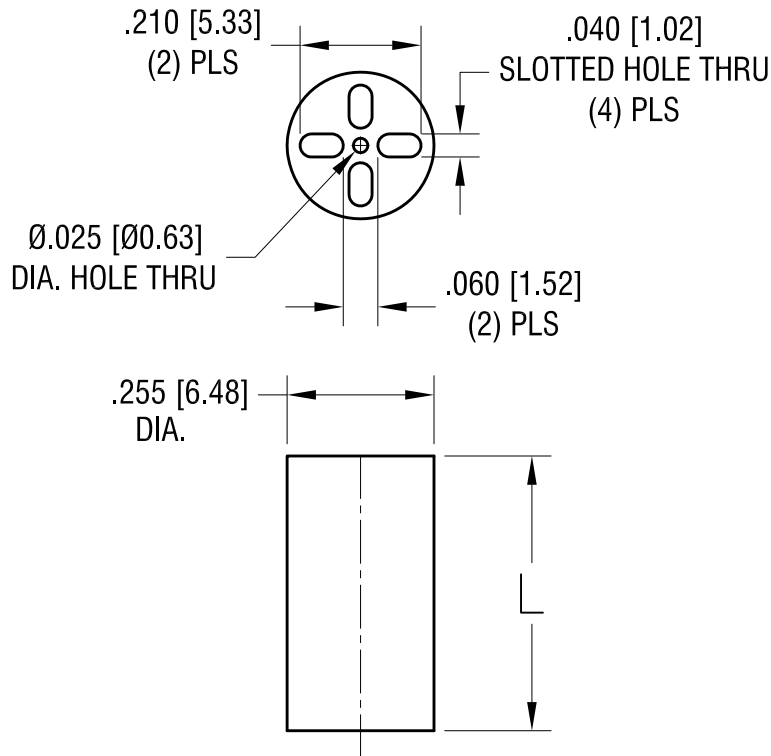

PART NO.	'L' DIM.
8916	.400 [10.16]
8917	.420 [10.66]
8918	.440 [11.17]
8919	.450 [11.43]
8920	.460 [11.68]
8921	.480 [12.19]
8922	.500 [12.70]
8923	.550 [13.97]
8924	.600 [15.24]
8925	.650 [16.51]
8926	.700 [17.78]
8927	.750 [19.05]
8928	.800 [20.32]
8929	.850 [21.59]
8930	.900 [22.86]
8931	.925 [23.49]

PART NAME		LED SPACER MOUNT	
MATERIAL		PVC UL 94V-0	
FINISH	-	DRN BY	BOONE
		DATE	3.30.95
		APP'D	SCALE
			3X
TOLERANCES	INCH [MM]	CODE	DWG NO.
DECIMAL	$\pm .005$ [± 0.15]	C/M	8916-8931
ANGULAR	$\pm 1^\circ$		
UNLESS OTHERWISE SPECIFIED			