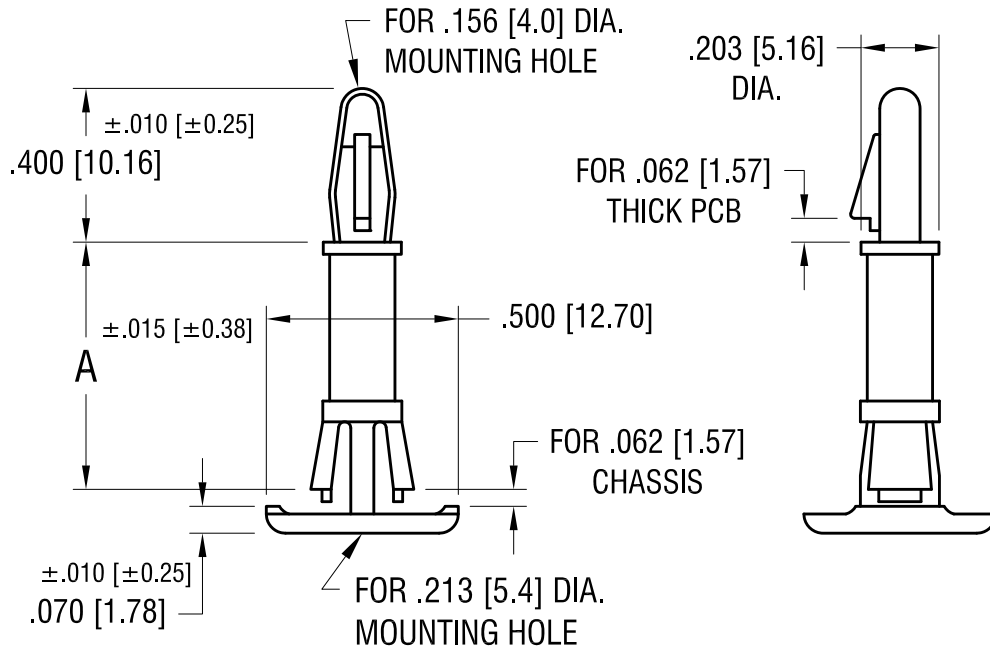

PART NO.	'A' DIM.
9061	.250 [6.35]
9062	.375 [9.52]
9063	.500 [12.70]
9064	.625 [15.87]

INCH

[MM]

DECIMAL ±.005 [±0.15]

ANGULAR ± 1°

UNLESS OTHERWISE SPECIFIED

CODE

C/M

DWG NO.

9061-9064

DATE

DESCRIPTION

REV.