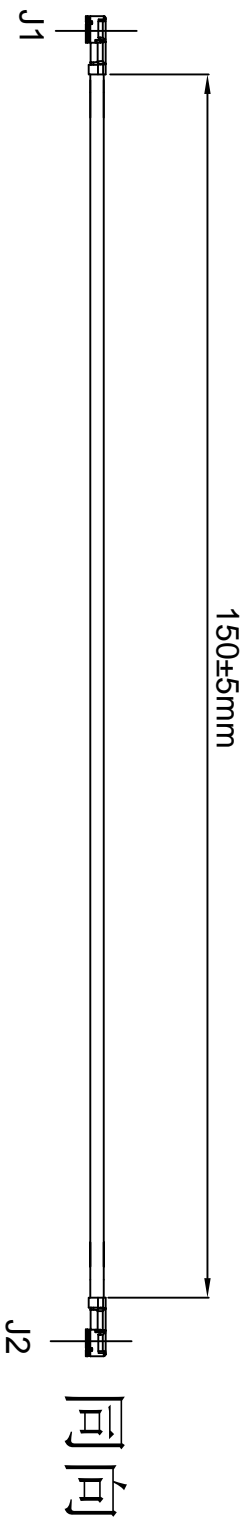

| REVISIONS | | | | |
|------------|-------------|-----|-----|------|
| REV NUMBER | DESCRIPTION | DWN | CHK | DATE |
| A | DESIGN | | | |

- NOTES:
- ELECTRICAL:
 - VOLTAGE RATING: 60V AC RMS.
 - FREQUENCY RANGE: DC-3GHz
 - VSWR: 1.3 MAX.
 - CHARACTERISTIC IMPEDANCE: 50 OHMS
 - MATERIAL SEE TABLE:
 - ALL COMPONENTS ARE ROHS COMPLIANT.

| ITEM NO. | PART NUMBER | DESCRIPTION | QTY. |
|----------|-------------|---------------------|------|
| ② | 端子 | 高仿 0.81 4代端子, 镀金 | 2 |
| ① | 线材 | 0.81 黑色同轴线, OD:0.81 | AS |

深圳市金航标电子有限公司 WWW.BDSS666.COM
 型号: KH-081-TX150-IPLEX4 0755-83044319

| | | | |
|--|--|-------------|-------------------|
| ALL DIMENSION ARE IN MM | DRAWN: Jamy | DATE: 12/13 | TITLE |
| ENG: Ellis | MFG: Align | 12/13 | 4代端子, 同向, 线长150MM |
| COMPUTER GENERATED DO NOT SCALE THIS DRAWING | Q.A. Jeff | 12/13 | SIZE: Number |
| PROJECTION | GENERAL TOLERANCE FOR ANGLES X.X XXX X.XXX ±1° ±0.3 ±0.25 ±0.150 | | SCALE: Free |
| | | | TYPE |
| | | | SHEET OF 1 |