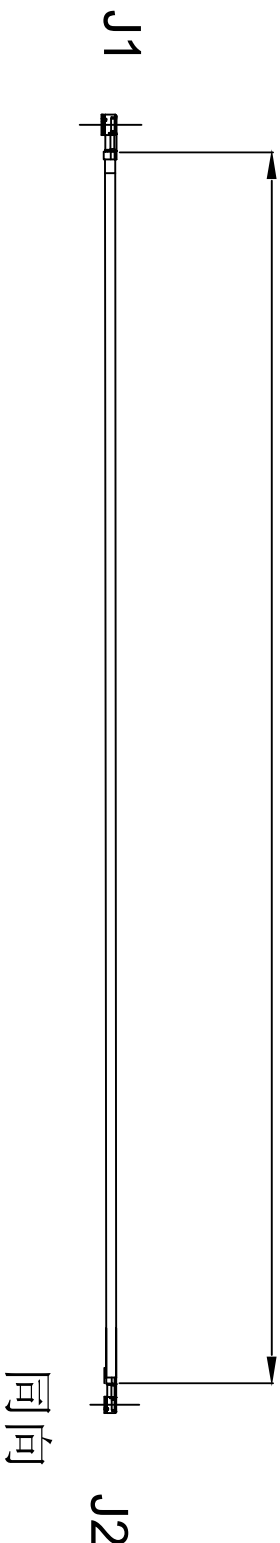

| REVISIONS | | | | |
|------------|-------------|-----|-----|------|
| REV NUMBER | DESCRIPTION | DWN | CHK | DATE |
| A | DESIGN | | | |

60±5mm

- NOTES:
- ELECTRICAL:
 - VOLTAGE RATING: 60V AC RMS.
 - FREQUENCY RANGE: DC-3GHz
 - VSWR: 1.3 MAX.
 - CHARACTERISTIC IMPEDANCE: 50 OHMS
 - MATERIAL SEE TABLE:
 - ALL COMPONENTS ARE ROHS COMPLIANT.

| ITEM NO. | PART NUMBER | DESCRIPTION | QTY. |
|----------|-------------|---------------------|------|
| ② | 端子 | 高仿 0.81 一代端子, 镀金 | 2 |
| ① | 线材 | 0.81 黑色同轴线, OD:0.81 | AS |

深圳市金航标电子有限公司 www.kinghelm.com.cn

型号: KH-081-TX60-IPEX 0755-83044319

| ALL DIMENSION ARE IN MM | | DRAWN | DATE | TITLE | |
|--|-------|-------|---|------------------|--------|
| ENG. | Ellis | Jamy | 2018 /06/22 | 一代端子, 同向, 线长60MM | |
| MFG. | Align | | 2018 /06/22 | SIZE | Number |
| Q.A. | Jeff | | 2018 /06/22 | B | |
| PROJECTION | | | GENERAL TOLERANCE FOR ANGLES X.X X.XX X.XXX ±1° ±0.3 ±0.25 ±0.150 | | |
| COMPUTER GENERATED DO NOT SCALE THIS DRAWING | | | SCALE: Free | TYPE | REV |
| CUSTOMER P/N: | | | | | A |