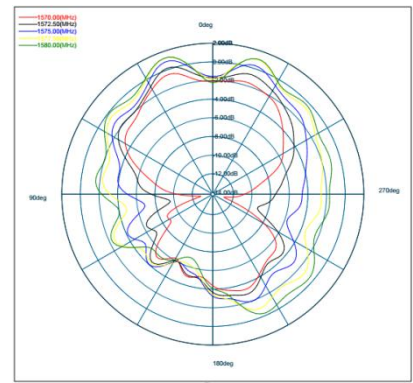

Z+

XY

YZ

XZ

SHENZHEN KINGHELM ELECTRONIC CO., LTD

Add: Floor 2, building 4, Baoshan youpin cultural creative park, minfu road, minzhi street, Longhua new district District:

[Http://www.kinghelm.cn/](http://www.kinghelm.cn/)

Tel: 86-755-83247607

Fax: 86-755-83975897

技术详询