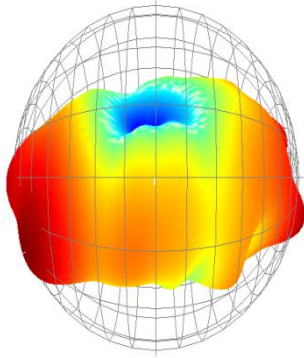

测试效果图:

XY

YZ

XZ

SHENZHEN KINGHELM ELECTRONIC CO., LTD

Add: Floor 2, building 4, Baoshan youpin cultural creative park, minfu road, minzhi street, Longhua new district District:

[Http://www.kinghelm.cn/](http://www.kinghelm.cn/)

Tel: 86-755-83247607

Fax: 86-755-83975897

技术详询