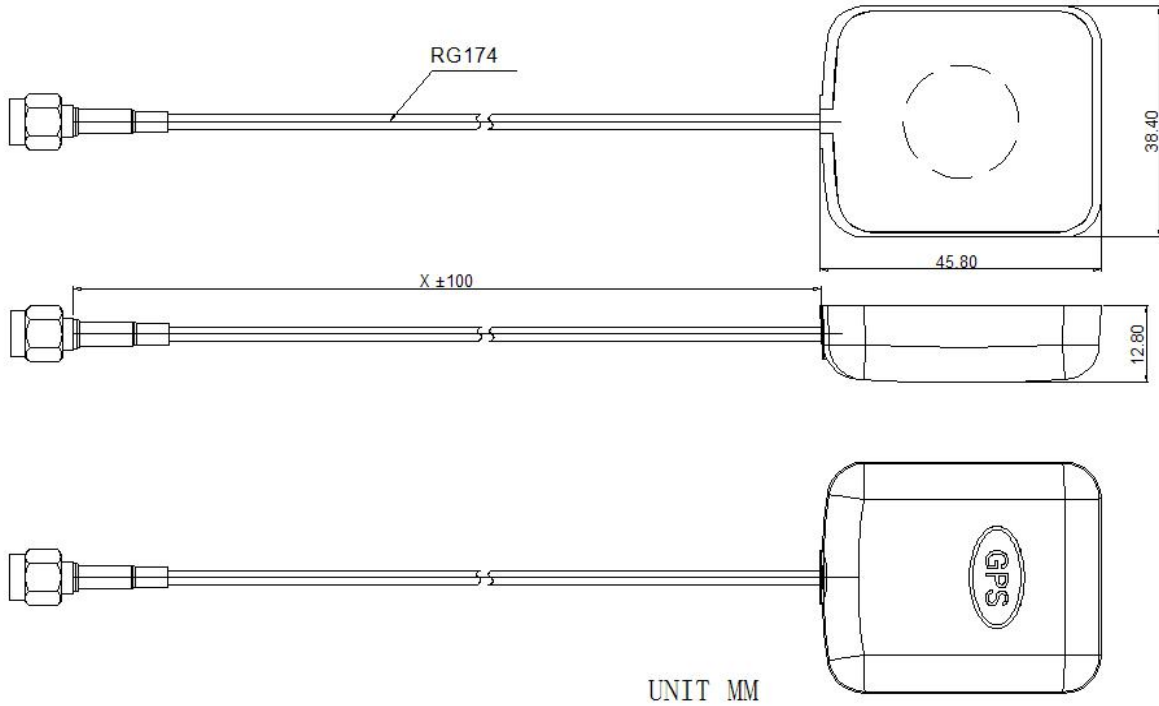

KINGHELM Satellite receiving antenna

外型尺寸:

X=3M

SHENZHEN KINGHELM ELECTRONIC CO., LTD

Add: Floor 2, building 4, Baoshan youpin cultural creative park, minfu road, minzhi street, Longhua new district District:

[Http://www.kinghelm.cn/](http://www.kinghelm.cn/)

Tel: 86-755-83247607

Fax: 86-755-83975897