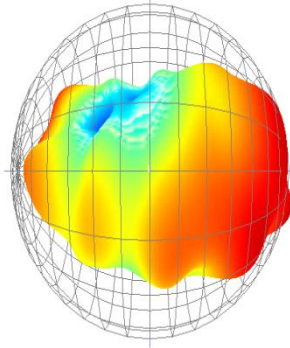

测试效果图:

XY

YZ

XZ

SHENZHEN KINGHELM ELECTRONIC CO., LTD

Add: Floor 2, building 4, Baoshan youpin cultural creative park, minfu road, minzhi street, Longhua new district District:

[Http://www.kinghelm.cn/](http://www.kinghelm.cn/)

Tel: 86-755-83247607

Fax: 86-755-83975897

技术详询