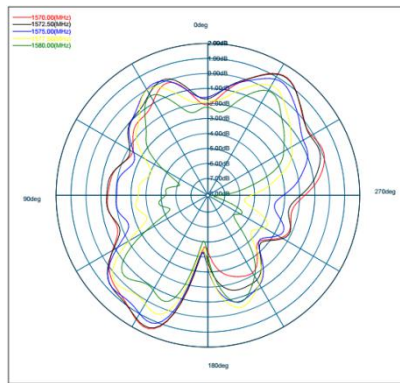

Y+

XY

YZ

XZ

SHENZHEN KINGHELM ELECTRONIC CO., LTD

Add: Floor 2, building 4, Baoshan youpin cultural creative park, minfu road, minzhi street, Longhua new district District:

[Http://www.kinghelm.cn/](http://www.kinghelm.cn/)

Tel: 86-755-83247607

Fax: 86-755-83975897

技术详询