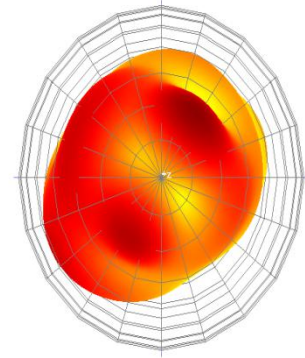

测试效果图:

XY

YZ

XZ

SHENZHEN KINGHELM ELECTRONIC CO., LTD

Add: Floor 2, building 4, Baoshan youpin cultural creative park, minfu road, minzhi street, Longhua new district District:

[Http://www.kinghelm.cn/](http://www.kinghelm.cn/)

Tel: 86-755-83247607

Fax: 86-755-83975897

技术详询