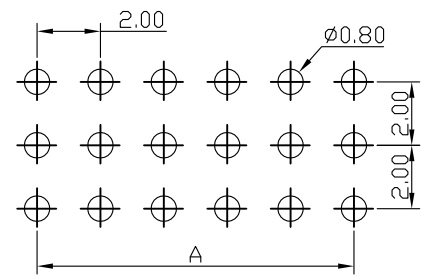

### SPECIFICATIONS

Current Rating: 1.5 Amps  
 Insulation Resistance: 1000M Ω Min  
 Contact Resistance: 20m Ω Max  
 Withstanding Voltage: AC 500V  
 Operation Temperature: -40° to +105°  
 Contact Material: Brass  
 Standard: PA6T  
 Insulator Material: Polyester (UL 94V-0)  
 Contact Plating: Gold Flash  
 Max. Processing Temp: 240° C for 30-60 seconds  
 (260° C for 5 seconds)

### RECOMMEND P. C. B LAYOUT

PCB TOLERANCE: ±0.05 (TOP VIEW)

深圳市金航标电子有限公司

www.kinghelm.com.cn

KH-2.0PH180-3X7P-L8.7

0755-28190160

UNLESS OTHERWISE SPECIFIED TOLERANCE  
 X : ±0.30 X° : ±5°  
 X.X : ±0.25 X.X° : ±1°  
 X.XX : ±0.20 X.XX° : ±0.5°

DRAWN NAME: 2.0PH H2.0 3xnPin 180度 PC2.8 PA3.9 PB2.0 L8.7 6T

SIZE	A4	SCALE	N:1	PROUCT NO.
REV	A	UNIT	mm	PROJECT

CHECKED: 陈超凡 2022/07/18

CHECKED: / / APPROVED: / /

No. of	DIM. A	DIM. B	No. of	DIM. A	DIM. B	No. of	DIM. A	DIM. B	No. of	DIM. A	DIM. B
1	0.00	2.00	11	20.00	22.00	21	40.00	42.00	31	60.00	62.00
2	2.00	4.00	12	22.00	24.00	22	42.00	44.00	32	62.00	64.00
3	4.00	6.00	13	24.00	26.00	23	44.00	46.00	33	64.00	66.00
4	6.00	8.00	14	26.00	28.00	24	46.00	48.00	34	66.00	68.00
5	8.00	10.00	15	28.00	30.00	25	48.00	50.00	35	68.00	70.00
6	10.00	12.00	16	30.00	32.00	26	50.00	52.00	36	70.00	72.00
7	12.00	14.00	17	32.00	34.00	27	52.00	54.00	37	72.00	74.00
8	14.00	16.00	18	34.00	36.00	28	54.00	56.00	38	74.00	76.00
9	16.00	18.00	19	36.00	38.00	29	56.00	58.00	39	76.00	78.00
10	18.00	20.00	20	38.00	40.00	30	58.00	60.00	40	78.00	80.00