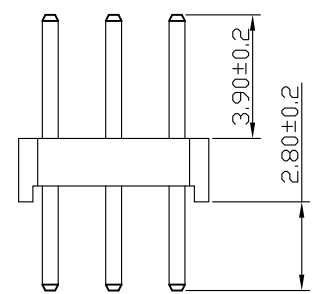

### SPECIFICATIONS

Current Rating: 1.5 Amps  
 Insulation Resistance: 1000M Ω Min  
 Contact Resistance: 20m Ω Max  
 Withstanding Voltage: AC 500V  
 Operation Temperature: -40° to +105°  
 Contact Material: Brass  
 Standard: PA6T  
 Insulator Material: Polyester (UL 94V-0)  
 Contact Plating: Gold Flash  
 Max. Processing Temp: 240° C for 30-60 seconds  
 (260° C for 5 seconds)

### RECOMMEND P. C. B LAYOUT

PCB TOLERANCE: ±0.05 (TOP VIEW)

深圳市金航标电子有限公司

www.kinghelm.com.cn

KH-2.0PH180-3X7P-L8.7

0755-28190160

UNLESS OTHERWISE SPECIFIED TOLERANCE  
 X : ±0.30 X° : ±5°  
 X.X : ±0.25 X.X° : ±1°  
 X.XX : ±0.20 X.XX° : ±0.5°

DRAWN NAME: 2.0PH H2.0 3xnPin 180度 PC2.8 PA3.9 PB2.0 L8.7 6T

SIZE	A4	SCALE	N:1	PROUCT NO.
REV	A	UNIT	mm	PROJECT

CHECKED: 陈超凡 2022/07/18

CHECKED: / / APPROVED: / /

No. of	DIM. A	DIM. B	No. of	DIM. A	DIM. B	No. of	DIM. A	DIM. B	No. of	DIM. A	DIM. B
1	0.00	2.00	11	20.00	22.00	21	40.00	42.00	31	60.00	62.00
2	2.00	4.00	12	22.00	24.00	22	42.00	44.00	32	62.00	64.00
3	4.00	6.00	13	24.00	26.00	23	44.00	46.00	33	64.00	66.00
4	6.00	8.00	14	26.00	28.00	24	46.00	48.00	34	66.00	68.00
5	8.00	10.00	15	28.00	30.00	25	48.00	50.00	35	68.00	70.00
6	10.00	12.00	16	30.00	32.00	26	50.00	52.00	36	70.00	72.00
7	12.00	14.00	17	32.00	34.00	27	52.00	54.00	37	72.00	74.00
8	14.00	16.00	18	34.00	36.00	28	54.00	56.00	38	74.00	76.00
9	16.00	18.00	19	36.00	38.00	29	56.00	58.00	39	76.00	78.00
10	18.00	20.00	20	38.00	40.00	30	58.00	60.00	40	78.00	80.00