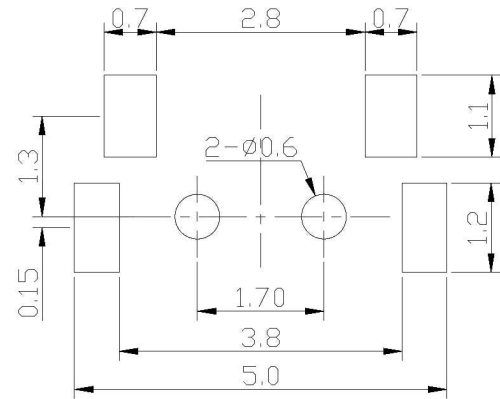

型号: KH-2435-CAJ

SCHEMATIC

P.C.B LAYOUT

技术详询

深圳市金航标电子有限公司

TITLE : TACT SWITCH

MODEL : TD-44XA (W182)

TOLERANCE
 <=1.5mm ±0.1
 >1.5mm ±0.2

ANGLE TOL
 ±2°

NO.	PART NAME	MATERIAL	QTY	FINISHING
5	CONTACT	SUS	2	Ag CLAD
4	CASE	LCP	1	IVORY
3	COVER	IRON STRIP	1	Ni PLATED
2	TERMINAL	PBS STRIP	2	Ag PLATED
1	KNOB	LCP	1	BLACK

UNIT	MM	DWN.	DATE	DATE
SCALE	10 : 1	CHK'D	DATE	DATE
VERSION	02	APPD.	DATE	DATE