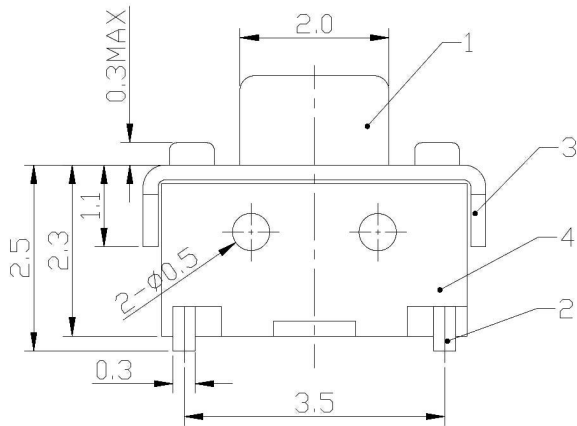

型号: KH-2435-CAJ

SCHEMATIC

P.C.B LAYOUT

技术详询

深圳市金航标电子有限公司

TITLE : TACT SWITCH

MODEL : TD-44XA (W182)

TOLERANCE
 <=1.5mm ±0.1
 >1.5mm ±0.2

ANGLE TOL
 ±2°

NO.	PART NAME	MATERIAL	QTY	FINISHING
5	CONTACT	SUS	2	Ag CLAD
4	CASE	LCP	1	IVORY
3	COVER	IRON STRIP	1	Ni PLATED
2	TERMINAL	PBS STRIP	2	Ag PLATED
1	KNOB	LCP	1	BLACK

UNIT	MM	DWN.	DATE	DATE
SCALE	10 : 1	CHK'D	DATE	DATE
VERSION	02	APPD.	DATE	DATE