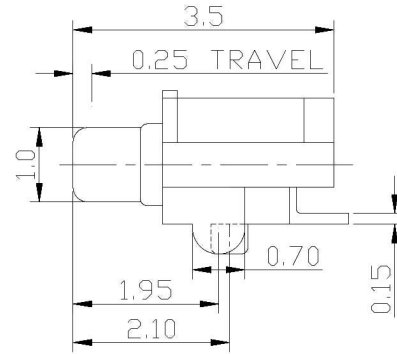

型号: KH-2435-CAJ

SCHEMATIC

P.C.B LAYOUT

技术详询

深圳市金航标电子有限公司

TITLE : TACT SWITCH

MODEL : TD-44XA (W182)

TOLERANCE
 <=1.5mm ±0.1
 >1.5mm ±0.2

ANGLE TOL
 ±2°

NO.	PART NAME	MATERIAL	QTY	FINISHING
5	CONTACT	SUS	2	Ag CLAD
4	CASE	LCP	1	IVORY
3	COVER	IRON STRIP	1	Ni PLATED
2	TERMINAL	PBS STRIP	2	Ag PLATED
1	KNOB	LCP	1	BLACK

UNIT	MM	DWN.	DATE	DATE
SCALE	10 : 1	CHK'D	DATE	DATE
VERSION	02	APPD.	DATE	DATE