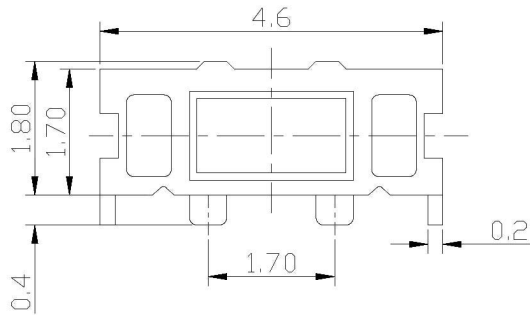

型号: KH-2435-CAJ

SCHEMATIC

P.C.B LAYOUT

技术详询

深圳市金航标电子有限公司

TITLE : TACT SWITCH

MODEL : TD-44XA (W182)

TOLERANCE
 <=1.5mm ±0.1
 >1.5mm ±0.2

ANGLE TOL
 ±2°

NO.	PART NAME	MATERIAL	QTY	FINISHING
5	CONTACT	SUS	2	Ag CLAD
4	CASE	LCP	1	IVORY
3	COVER	IRON STRIP	1	Ni PLATED
2	TERMINAL	PBS STRIP	2	Ag PLATED
1	KNOB	LCP	1	BLACK

UNIT	MM	DWN.	DATE	DATE
SCALE	10 : 1	CHK'D	DATE	DATE
VERSION	02	APPD.	DATE	DATE