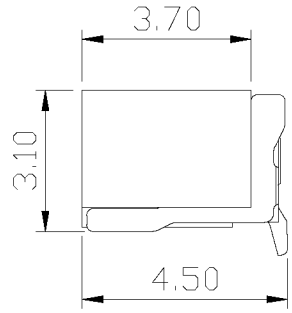

REV.	ECN NO.	DESCRIPTION	DATE	DESIGN
A0.	/.	新版发行	20.05.04	
A1.	/.	重新核对图面	21.01.07	

PIN数	A±0.1	B±0.1	C±0.1
2P	4.30	1.00	3.25
3P	5.30	2.00	4.25
4P	6.30	3.00	5.25
5P	7.30	4.00	6.25
6P	8.30	5.00	7.25

Specifications:

ANGULAR: X. xx° ±1°, X. x° ±3°, X. ° ±5°

THIRD ANGLE PROJECTION

UNIT:	SCALE	SIZE:	SHEET:	REV.
MM	1:1	A4	1/1	A1

DRAWN: CHECKED: APPROVED:

X-ON Electronics

Largest Supplier of Electrical and Electronic Components