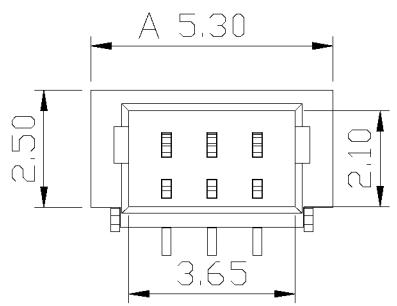

REV.	ECN NO.	DESCRIPTION	DATE	DESIGN
A0.	/.	新版发行	20.05.04	
A1.	/.	重新核对图面	21.01.07	

PIN数	A±0.1	B±0.1	C±0.1
2P	4.30	1.00	3.25
3P	5.30	2.00	4.25
4P	6.30	3.00	5.25
5P	7.30	4.00	6.25
6P	8.30	5.00	7.25

Specifications:

ANGULAR: X. xx° ±1°, X. x° ±3°, X. ° ±5°

THIRD ANGLE PROJECTION

UNIT:	SCALE	SIZE:	SHEET:	REV.
MM	1:1	A4	1/1	A1

DRAWN: CHECKED: APPROVED:

X-ON Electronics

Largest Supplier of Electrical and Electronic Components