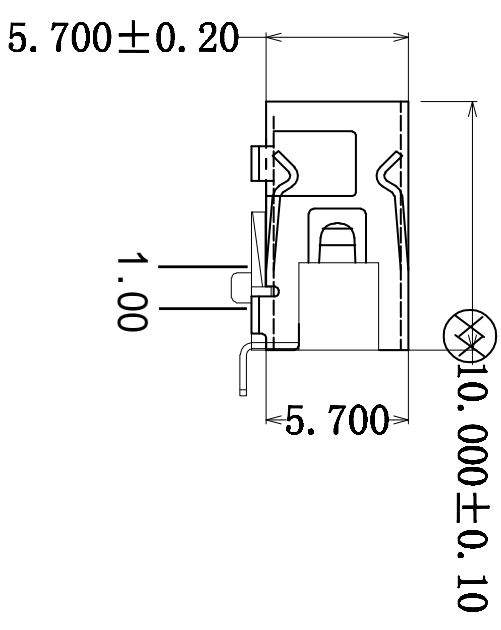

NO.	PART NO.	NAME	MATERIAL	COLOR	QTY
1	AGE-C011X3000	USB A/F 插件10.0mm(垂直间距: 90°GEMH)	Copper Alloy/SPCC		1PCS
2	AGE-A000X110	USB A/F 插件10.0mm	PBT		1PCS
3	AGE-3001X1000	USB A/F 90° 凹型端子(公头插脚)	Copper Alloy		4PCS

- NOTES:
1. MATERIAL SPECIFICATION
 - 1) INSULATION MATERIAL: THERMOPLASTIC.
 - 2) SHELL: COPPER ALLOY/SPCC, T: 0.30mm
 - PLATING: NICKEL
 - 3) TERMINAL: COPPER ALLOY, T: 0.25mm
 - PLATING: GOLD/TIN PLATED.
 2. ELECTRICAL CHARACTERISTICS:
 - 1) INSULATION RESISTANCE: 1000MΩ MIN.
 - 2) CONTACT RESISTANCE: 30mΩ MAX.
 - 3) WITHSTANDING VOLTAGE: 500V AC.
 3. MECHANICAL CHARACTERISTICS:
 - 1) INSERTION FORCE: 3.57kgf MAX.
 - 2) EXTRACTION FORCE: 1.02kgf MIN.
- ORDERING INFORMATION

TOLERANCE					
	I.	II.	III.	IV.	V.
A	± 0.20	± 0.10	± 0.05	± 0.03	± 1°
B	± 0.50	± 0.20	± 0.10	± 0.05	± 2°
C	± 0.80	± 0.40	± 0.20	± 0.10	± 3°

深圳市金航标电子有限公司		WWW.BDS666.COM		DRAWING BY: Brand/Model:	
KH-AF90QSMT-10-H6.3		0755-83044319		CHECK BY: PART NAME:	
MATERIAL:		UNIT:		THIRD ANGLE	
SUPERFICIES:		SCALE:		APPROVED	
COLOR:		REV:		DRAWING NO.	
				DATE:	
				USER'S OR TOOLING NO.	