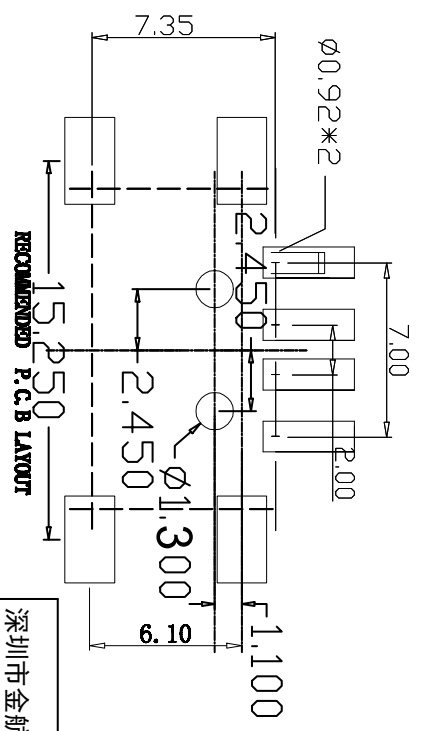

NO.	PART NO.	NAME	MATERIAL	COLOR	QTY
1	AGE-C011X3000	USB A/F 插件10.0mm(垂直间距: 90°GEMH)	Copper Alloy/SPCC		1PCS
2	AGE-A000X110	USB A/F 插件10.0mm	PBT		1PCS
3	AGE-3001X1000	USB A/F 90° 凹型端子(公头插脚)	Copper Alloy		4PCS

- NOTES:
1. MATERIAL SPECIFICATION
 - 1) INSULATION MATERIAL: THERMOPLASTIC.
 - 2) SHELL: COPPER ALLOY/SPCC, T: 0.30mm
 - PLATING: NICKEL
 - 3) TERMINAL: COPPER ALLOY, T: 0.25mm
 - PLATING: GOLD/TIN PLATED.
 2. ELECTRICAL CHARACTERISTICS:
 - 1) INSULATION RESISTANCE: 1000MΩ MIN.
 - 2) CONTACT RESISTANCE: 30mΩ MAX.
 - 3) WITHSTANDING VOLTAGE: 500V AC.
 3. MECHANICAL CHARACTERISTICS:
 - 1) INSERTION FORCE: 3.57kgf MAX.
 - 2) EXTRACTION FORCE: 1.02kgf MIN.
- ORDERING INFORMATION

TOLERANCE					
	I.	II.	III.	IV.	V.
A	± 0.20	± 0.10	± 0.05	± 0.03	± 1°
B	± 0.50	± 0.20	± 0.10	± 0.05	± 2°
C	± 0.80	± 0.40	± 0.20	± 0.10	± 3°

深圳市金航标电子有限公司		WWW.BDS666.COM		DRAWING BY: Brand/Model:	
KH-AF90QSMT-10-H6.3		0755-83044319		CHECK BY: PART NAME:	
MATERIAL:		UNIT:		THIRD ANGLE	
SUPERFICIES:		SCALE:		APPROVED	
COLOR:		REV:		DRAWING NO.	
				DATE:	
				USER'S OR TOOLING NO.	