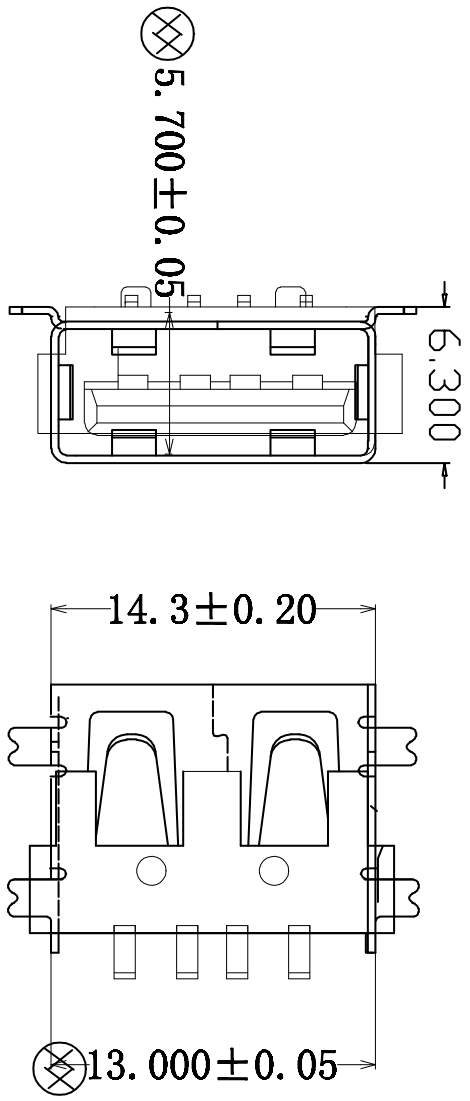

NO.	PART NO.	NAME	MATERIAL	COLOR	QTY
1	AGE-C011X3000	USB A/F 插件10.0mm(垂直间距: 90°GEMH)	Copper Alloy/SPCC		1PCS
2	AGE-A000X110	USB A/F 插件10.0mm	PBT		1PCS
3	AGE-3001X1000	USB A/F 90° 凹型端子(公头插脚)	Copper Alloy		4PCS

- NOTES:
1. MATERIAL SPECIFICATION
 - 1) INSULATION MATERIAL: THERMOPLASTIC.
 - 2) SHELL: COPPER ALLOY/SPCC, T: 0.30mm
 - PLATING: NICKEL
 - 3) TERMINAL: COPPER ALLOY, T: 0.25mm
 - PLATING: GOLD/TIN PLATED.
 2. ELECTRICAL CHARACTERISTICS:
 - 1) INSULATION RESISTANCE: 1000MΩ MIN.
 - 2) CONTACT RESISTANCE: 30mΩ MAX.
 - 3) WITHSTANDING VOLTAGE: 500V AC.
 3. MECHANICAL CHARACTERISTICS:
 - 1) INSERTION FORCE: 3.57kgf MAX.
 - 2) EXTRACTION FORCE: 1.02kgf MIN.
- ORDERING INFORMATION

TOLERANCE					
	I.	II.	III.	IV.	V.
A	± 0.20	± 0.10	± 0.05	± 0.03	± 1°
B	± 0.50	± 0.20	± 0.10	± 0.05	± 2°
C	± 0.80	± 0.40	± 0.20	± 0.10	± 3°

深圳市金航标电子有限公司		WWW.BDS666.COM		DRAWING BY: Brand/Model:	
KH-AF90QSMT-10-H6.3		0755-83044319		CHECK BY: PART NAME:	
MATERIAL:		UNIT:		THIRD ANGLE	
SUPERFICIES:		SCALE:		APPROVED	
COLOR:		REV:		DRAWING NO.	
				DATE:	
				USER'S OR TOOLING NO.	