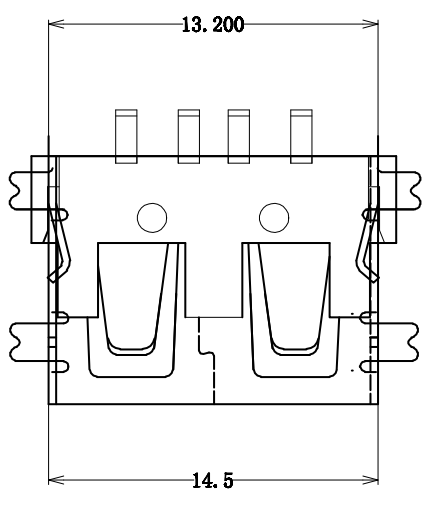

NO.	PART NO.	NAME	MATERIAL	COLOR	QTY
1	AGE-C011X3000	USB A/F 插件10.0mm(垂直间距: 90°GEMH)	Copper Alloy/SPCC		1PCS
2	AGE-A000X110	USB A/F 插件10.0mm	PBT		1PCS
3	AGE-3001X1000	USB A/F 90° 凹型端子(公头插脚)	Copper Alloy		4PCS

- NOTES:
1. MATERIAL SPECIFICATION
 - 1) INSULATION MATERIAL: THERMOPLASTIC.
 - 2) SHELL: COPPER ALLOY/SPCC, T: 0.30mm
 - PLATING: NICKEL
 - 3) TERMINAL: COPPER ALLOY, T: 0.25mm
 - PLATING: GOLD/TIN PLATED.
 2. ELECTRICAL CHARACTERISTICS:
 - 1) INSULATION RESISTANCE: 1000MΩ MIN.
 - 2) CONTACT RESISTANCE: 30mΩ MAX.
 - 3) WITHSTANDING VOLTAGE: 500V AC.
 3. MECHANICAL CHARACTERISTICS:
 - 1) INSERTION FORCE: 3.57kgf MAX.
 - 2) EXTRACTION FORCE: 1.02kgf MIN.
- ORDERING INFORMATION

TOLERANCE					
	I.	II.	III.	IV.	V.
A	± 0.20	± 0.10	± 0.05	± 0.03	± 1°
B	± 0.50	± 0.20	± 0.10	± 0.05	± 2°
C	± 0.80	± 0.40	± 0.20	± 0.10	± 3°

深圳市金航标电子有限公司		WWW.BDS666.COM		DRAWING BY: Brand/Model:	
KH-AF90QSMT-10-H6.3		0755-83044319		CHECK BY: PART NAME:	
MATERIAL:		UNIT:		THIRD ANGLE	
SUPERFICIES:		SCALE:		APPROVED	
COLOR:		REV:		DRAWING NO.	
				DATE:	
				USER'S OR TOOLING NO.	