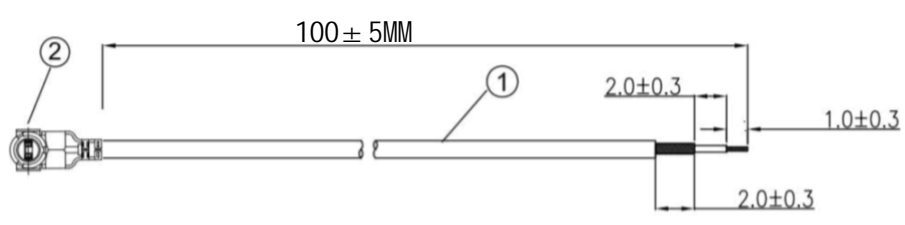

Kinghelm®

REVISIONS					
REV	NUMBER	DESCRIPTION	DWN	CHK	DATE
A		DESIGN			

- NOTES:
- ELECTRICAL:
 - VOLTAGE RATING:DCV 300V 10MS
 - CONDUCTANCE RESISTANCE: 3.0 OHM/MAX.
 - INSULATION RESISTANCE: 5.0M OHM/MIN.
 - THE CABLE SHOULD BE 100% ELECTRICAL TEST
 - IT SHOULD BE NO ANY OPEN/SHORT, MISWIRING AND INTERMITTENT FAILURES
 - MATERIAL:
 - SEE TABLE
 - ALL COMPONENTS ARE RoHS COMPLIANT.

ITEM NO.	PART NUMBER	DESCRIPTION	QTY.
			AS
②	接头	1代 IPEX端子	1
①	同轴线	RF 1.13黑色线,OD:1.13mm	AS
深圳市金航标电子有限公司		www.kinghelm.com.cn	
KHA-(RG1.13)-TX100-IPEX-221		0755-28190160	
ALL DIMENSION ARE IN MM	DRAWN Jamy	DATE 2020-06-15	
	ENG.		
COMPUTER GENERATED IN SOLIDWORKS	MFG.		
DO NOT SCALE THIS DRAWING	Q.A.		
PROJECTION	GENERAL TOLERANCE FOR ANGLES XX X.XX X.XXX		SIZE Number
	± 1° ± 0.3 ± 0.25 ± 0.150		REV A
CUSTOMER PIN:	SCALE: Free	TYPE	SHEET 1 OF 1