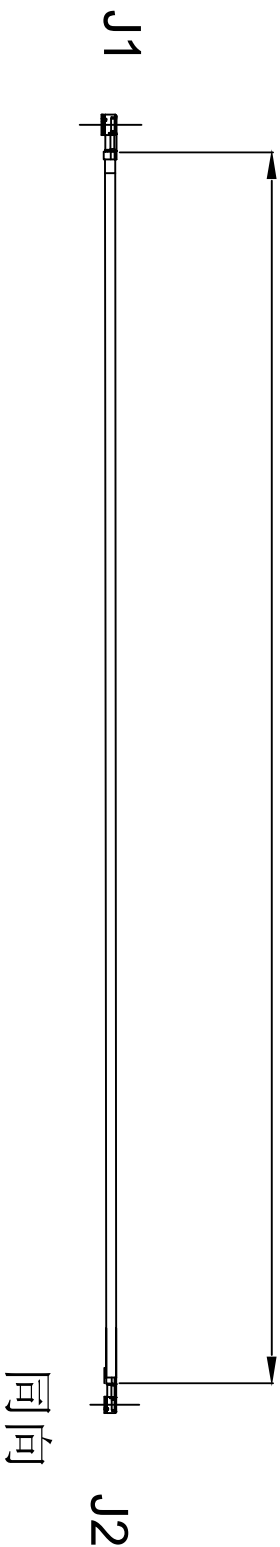

REVISED				
REV. NUMBER	DESCRIPTION	DWN	CHK	DATE
A	DESIGN			

60±5mm

- NOTES:
- ELECTRICAL:
 - VOLTAGE RATING: 60V AC RMS.
 - FREQUENCY RANGE: DC-3GHz
 - VSWR: 1.3 MAX.
 - CHARACTERISTIC IMPEDANCE: 50 OHMS
 - MATERIAL SEE TABLE:
 - ALL COMPONENTS ARE ROHS COMPLIANT.

ITEM NO.	PART NUMBER	DESCRIPTION	QTY.
①	线材	1.37 黑色同轴线, OD:1.37	AS
②	端子	高仿 1.37 一代端子, 镀金	2

深圳市金航标电子有限公司 www.kinghelm.com.cn
 型号: KHA(RG1.37)-TX60B-IPEX 0755-83044319

ALL DIMENSION ARE IN MM		DRAWN		DATE		TITLE	
ENG.	Ellis	Jamy	2018 /06/22	一代端子, 同向, 线长60MM			
MFG.	Align		2018 /06/22				
Q.A.	Jeff		2018 /06/22				
COMPUTER GENERATED DO NOT SCALE THIS DRAWING				GENERAL TOLERANCE FOR ANGLES X.X X.XX X.XXX ±1° ±0.3 ±0.25 ±0.150		SIZE	REV
PROJECTION				SCALE: Free		Number	A
CUSTOMER P/N:				TYPE			SHEET
							OF 1