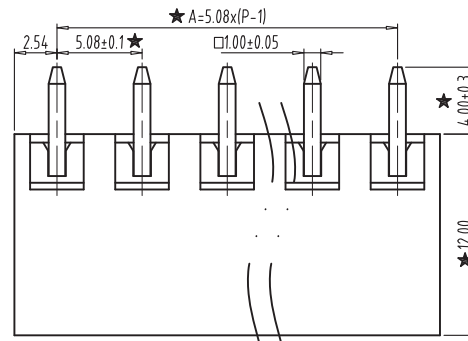

FILE: 02/

REV	CONTENT	CHK	DATE
V0.0	CONTENT		2014-11-20

- NOTES:
1. Rating: 300V 15A ;
  2. Insulation Withstands Voltage: AC2000V/MIN
  3. Insulation Resistance: 500MΩ or more at DC500V
  4. Using Temperature Range: -40°C~+105°C
  5. "★" is the important dimension

SECTION:A-A

DIM	2	3	4	5	6	7	8	9	10	xxx	24
L	10.16	15.24	20.32	25.40	30.48	35.56	40.64	45.72	50.80	xxx	121.92
A	5.08	10.16	15.24	20.32	25.40	30.48	35.56	40.64	45.72	xxx	116.84

Total Pitch Tolerances in mm										Nominal dimension range in mm										⊥	≡	-	//				
over 0	over 30	over 53	over 70	over 90	over 115	over 150	over 250	over 350	over 500	over 0	over 30	over 53	over 70	over 90	over 115	over 150	over 200	over 250	over 320	over 0	over 10	all	over 0	over 100	over 150	over 150	
to 30	to 53	to 70	to 90	to 115	to 150	to 250	to 350	to 500	to 500	to 30	to 53	to 70	to 90	to 115	to 150	to 200	to 250	to 320	to 320	to 10	to 10	to 100	to 100	to 150	to 150	to 150	
±0.18	? 0.20	±0.25	±0.3	±0.35	? 0.44	±0.60	±0.70	? 0.85	±0.85	±0.20	±0.25	±0.30	±0.35	±0.44	±0.55	±0.70	±0.80	±0.90	±0.90	0.2	0.3	0.3	0.2	0.3	0.5		

ITEM	NAME OF PART	NO. OF PART	Q'TY	MATERIAL	NOTE
DWG.	DATE	2014-11-20	SIZE	A4 UNITS mm	SHEET/OF 1 / 1
CHK.	DATE		SCALE	3:1	5.08
APP.	DATE		NAME		
深圳市金航标电子有限公司		www.kinghelm.com.cn			
KH-F400V-2P-5.08G		0755-28190160	DWGNO.		