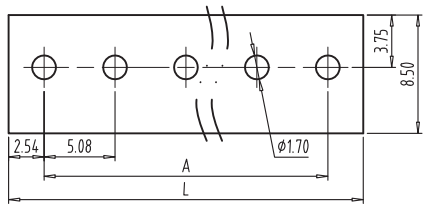

FILE: 02/

REV	CONTENT	CHK	DATE
V0.0	CONTENT		2014-11-20

1. NOTES:
1. Rating: 300V 15A ;
  2. Insulation Withstands Voltage: AC2000V/MIN
  3. Insulation Resistance: 500MΩ or more at DC500V
  4. Using Temperature Range: -40°C~+105°C
  5. "★" is the important dimension