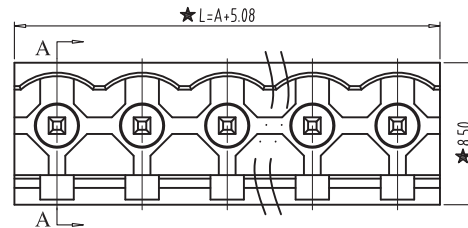

SECTION:A-A

DIM	2	3	4	5	6	7	8	9	10	xxx	24
L	10.16	15.24	20.32	25.40	30.48	35.56	40.64	45.72	50.80	xxx	121.92
A	5.08	10.16	15.24	20.32	25.40	30.48	35.56	40.64	45.72	xxx	116.84

Total Pitch Tolerances in mm										Nominal dimension range in mm										⊥	≡	-	//				
over 0	over 30	over 53	over 70	over 90	over 115	over 150	over 250	over 350	over 500	over 0	over 30	over 53	over 70	over 90	over 115	over 150	over 200	over 250	over 320	over 0	over 10	all	over 0	over 100	over 150	over 150	
to 30	to 53	to 70	to 90	to 115	to 150	to 250	to 350	to 500	to 500	to 30	to 53	to 70	to 90	to 115	to 150	to 200	to 250	to 320	to 320	to 10	to 10	to 100	to 100	to 150	to 150	to 150	
±0.18	? 0.20	±0.25	±0.3	±0.35	? 0.44	±0.60	±0.70	? 0.85	±0.85	±0.20	±0.25	±0.30	±0.35	±0.44	±0.55	±0.70	±0.80	±0.90	±0.90	0.2	0.3	0.3	0.2	0.3	0.5		

ITEM	NAME OF PART	NO. OF PART	Q'TY	MATERIAL	NOTE
DWG.	DATE	2014-11-20	SIZE	A4 UNITS mm	SHEET/OF 1 / 1
CHK.	DATE		SCALE	3:1	5.08
APP.	DATE		NAME		
深圳市金航标电子有限公司		www.kinghelm.com.cn			
KH-F400V-2P-5.08G		0755-28190160	DWGNO.		