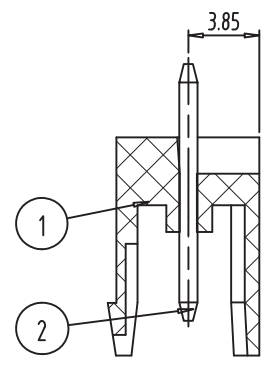

SECTION:A-A

Total Pitch Tolerances in mm										Nominal dimension range in mm										⊥	≡	-	//		
over 0	over 30	over 53	over 70	over 90	over 115	over 150	over 250	over 350	over 500	over 0	over 30	over 53	over 70	over 90	over 115	over 150	over 200	over 250	over 320	to 0	to 10	all	to 0	to 100	to 150
±0.18	±0.20	±0.25	±0.3	±0.35	±0.44	±0.60	±0.70	±0.85	±0.20	±0.25	±0.30	±0.35	±0.44	±0.55	±0.70	±0.80	±0.90	0.2	0.3	0.3	0.2	0.3	0.5		

2	SOLDER.PIN	ZF300B0001	P	BRASS	Tin Plated
1	HOUSING	ZF600A0XXXX	1	PA66	UL94V-0
ITEM	NAME OF PART	NO. OF PART	Q'TY	MATERIAL	NOTE
DWG.	SK	DATE	2014/08/20	SIZE A4	UNITS mm
CHK.		DATE		SCALE 2.5:1	2EDG-7.62
APP.		DATE		NAME	F600V-XXP-X
深圳市金航标电子有限公司				www.kinghelm.com.cn	
KH-F600V-10P-7.62G				0755-28190160	