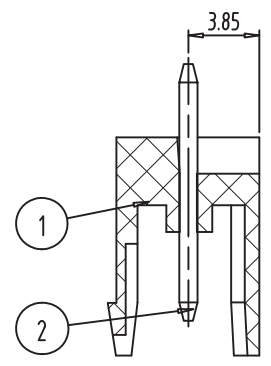

SECTION:A-A

Total Pitch Tolerances in mm										Nominal dimension range in mm										⊥	≡	-	//		
over 0	over 30	over 53	over 70	over 90	over 115	over 150	over 250	over 350	over 500	over 0	over 30	over 53	over 70	over 90	over 115	over 150	over 200	over 250	over 320	to 0	to 10	all	to 0	to 100	to 150
±0.18	±0.20	±0.25	±0.3	±0.35	±0.44	±0.60	±0.70	±0.85	±0.20	±0.25	±0.30	±0.35	±0.44	±0.55	±0.70	±0.80	±0.90	0.2	0.3	0.3	0.2	0.3	0.5		

2	SOLDER.PIN	ZF300B0001	P	BRASS	Tin Plated
1	HOUSING	ZF600A0XXXX	1	PA66	UL94V-0
ITEM	NAME OF PART	NO. OF PART	Q'TY	MATERIAL	NOTE
DWG.	SK	DATE	2014/08/20	SIZE A4	UNITS mm
CHK.		DATE		SCALE 2.5:1	2EDG-7.62
APP.		DATE		NAME	F600V-XXP-X
深圳市金航标电子有限公司				www.kinghelm.com.cn	
KH-F600V-6P-7.62G				0755-28190160	