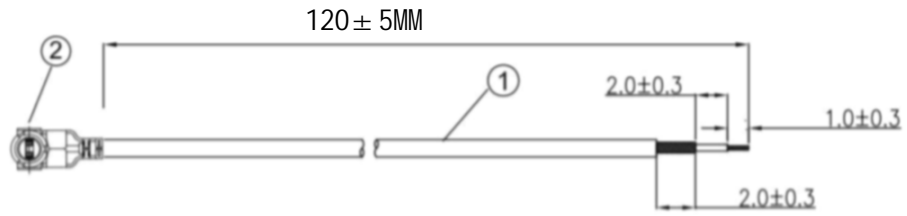

**Kinghelm®**

REVISIONS					
REV	NUMBER	DESCRIPTION	DWN	CHK	DATE
A		DESIGN			

NOTES:

1. ELECTRICAL:
  - 1.1. VOLTAGE RATING:DCV 300V 10MS
  - 1.2. CONDUCTANCE RESISTANCE: 3.0 OHM/MAX.
  - 1.3. INSULATION RESISTANCE: 5.0M OHM/MIN.
  - 1.4. THE CABLE SHOULD BE 100% ELECTRICAL TEST
  - 1.5. IT SHOULD BE NO ANY OPEN/SHORT, MISWIRING AND INTERMITTENT FAILURES
2. MATERIAL:
  - 2.1. SEE TABLE
3. ALL COMPONENTS ARE RoHS COMPLIANT.

ITEM NO.	PART NUMBER	DESCRIPTION	QTY.
②	接头	一代IPEX端子	1
①	同轴线	RG0.81 蓝色线, OD:0.81MM	AS

深圳市金航标电子有限公司

www.kinghelm.com.cn

KH-IPEX-221-RG0.81-BU120

0755-28190160

ALL DIMENSION ARE IN MM	DRAWN	Jamy	DATE	2020-06-15
	ENG.			
COMPUTER GENERATED IN SOLIDWORKS	MFG.			
	Q.A.			

一代IPEX TO OPEN RG0.81蓝色转接线

PROJECTION	GENERAL TOLERANCE FOR ANGLES
	X.X X.XX X.XXX ± 1° ± 0.3 ± 0.25 ± 0.150

SIZE	Number	REV
<b>B</b>		<b>A</b>
SCALE: Free	TYPE	SHEET 1 OF 1

CUSTOMER PIN: