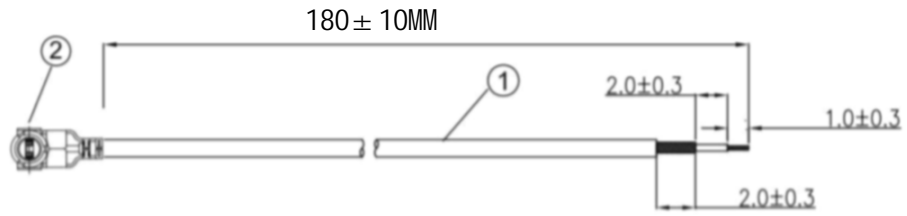

**Kinghelm®**

REVISIONS					
REV	NUMBER	DESCRIPTION	DWN	CHK	DATE
A		DESIGN			

NOTES:

1. ELECTRICAL:
  - 1.1. VOLTAGE RATING:DCV 300V 10MS
  - 1.2. CONDUCTANCE RESISTANCE: 3.0 OHM/MAX.
  - 1.3. INSULATION RESISTANCE: 5.0M OHM/MIN.
  - 1.4. THE CABLE SHOULD BE 100% ELECTRICAL TEST
  - 1.5. IT SHOULD BE NO ANY OPEN/SHORT, MISWIRING AND INTERMITTENT FAILURES
2. MATERIAL:
  - 2.1. SEE TABLE
3. ALL COMPONENTS ARE RoHS COMPLIANT.

ITEM NO.	PART NUMBER	DESCRIPTION	QTY.
②	接头	一代IPEX端子	1
①	同轴线	RG0.81 蓝色线, OD:0.81MM	AS

深圳市金航标电子有限公司

www.kinghelm.com.cn

KH-IPEX-221-RG0.81-BU180

0755-28190160

ALL DIMENSION ARE IN MM	DRAWN	Jamy	DATE	2020-06-15
	ENG.			
COMPUTER GENERATED IN SOLIDWORKS	MFG.			
	Q.A.			

一代IPEX TO OPEN RG0.81蓝色转接线

PROJECTION	GENERAL TOLERANCE FOR ANGLES
	X.X X.XX X.XXX ± 1° ± 0.3 ± 0.25 ± 0.150

SIZE	Number	REV
<b>B</b>		<b>A</b>
SCALE: Free	TYPE	SHEET 1 OF 1

CUSTOMER PIN: