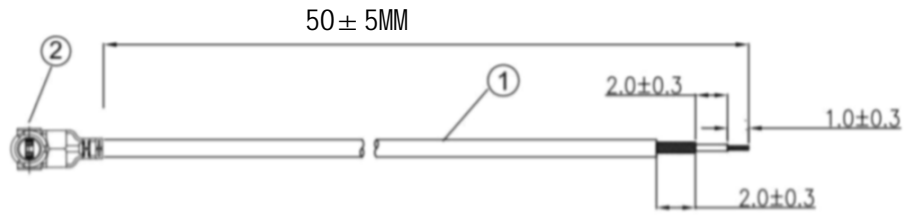

**Kinghelm®**

REVISIONS					
REV	NUMBER	DESCRIPTION	DWN	CHK	DATE
A		DESIGN			

**NOTES:**

1. ELECTRICAL:
  - 1.1. VOLTAGE RATING:DCV 300V 10MS
  - 1.2. CONDUCTANCE RESISTANCE: 3.0 OHM/MAX.
  - 1.3. INSULATION RESISTANCE: 5.0M OHM/MIN.
  - 1.4. THE CABLE SHOULD BE 100% ELECTRICAL TEST
  - 1.5. IT SHOULD BE NO ANY OPEN/SHORT, MISWIRING AND INTERMITTENT FAILURES
2. MATERIAL:
  - 2.1. SEE TABLE
3. ALL COMPONENTS ARE RoHS COMPLIANT.

ITEM NO.	PART NUMBER	DESCRIPTION	QTY.
②	接头	一代IPEX端子	1
①	同轴线	RG0.81 蓝色线, OD:0.81MM	AS

深圳市金航标电子有限公司

www.kinghelm.com.cn

KH-IPEX-221-RG0.81-BU50

0755-28190160

ALL DIMENSION ARE IN MM	DRAWN	Jamy	DATE	2020-06-15
	ENG.			
COMPUTER GENERATED IN SOLIDWORKS	MFG.			
DO NOT SCALE THIS DRAWING	Q.A.			

一代IPEX TO OPEN RG0.81蓝色转接线

CUSTOMER PIN:

GENERAL TOLERANCE FOR ANGLES X.X X.XX X.XXX ± 1° ± 0.3 ± 0.25 ± 0.150

SIZE	Number	REV
<b>B</b>		<b>A</b>
SCALE: Free	TYPE	SHEET 1 OF 1