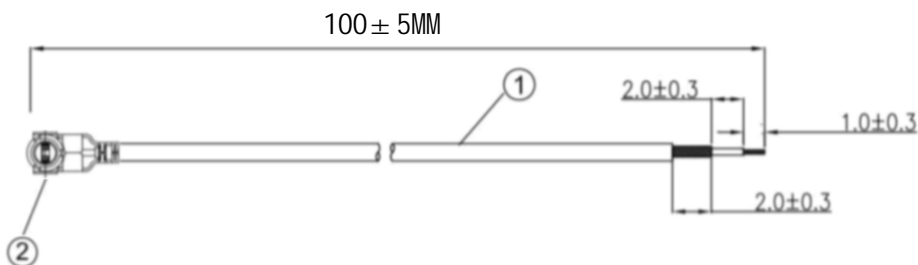

**Kinghelm®**

REVISIONS					
REV	NUMBER	DESCRIPTION	DWN	CHK	DATE
A		DESIGN			

NOTES:

1. ELECTRICAL:
  - 1.1. VOLTAGE RATING:DCV 300V 10MS
  - 1.2. CONDUCTANCE RESISTANCE: 3.0 OHM/MAX.
  - 1.3. INSULATION RESISTANCE: 5.0M OHM/MIN.
  - 1.4. THE CABLE SHOULD BE 100% ELECTRICAL TEST
  - 1.5. IT SHOULD BE NO ANY OPEN/SHORT, MISWIRING AND INTERMITTENT FAILURES
2. MATERIAL:
  - 2.1. SEE TABLE
3. ALL COMPONENTS ARE RoHS COMPLIANT.

ITEM NO.	PART NUMBER	DESCRIPTION	QTY.
②	接头	一代IPEX端子	1
①	同轴线	RG0.81白色线, OD: 0.81mm	AS

深圳市金航标电子有限公司      www.kinghelm.com.cn

KH-IPEX-221-RG0.81-WH100

0755-28190160

ALL DIMENSION ARE IN MM	DRAWN Jamy	DATE 2020-06-15	一代IPEX TO OPEN RG0.81白色转接线
COMPUTER GENERATED IN SOLIDWORKS	ENG.		
DO NOT SCALE THIS DRAWING	MFG.		
PROJECTION	Q.A.		
GENERAL TOLERANCE FOR ANGLES		SIZE Number	
± 1°    ± 0.3    ± 0.25    ± 0.150		B      A	
CUSTOMER PIN:		SCALE: Free	SHEET 1 OF 1