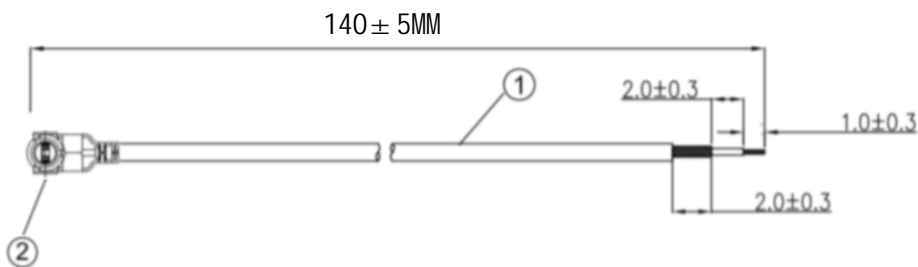

**Kinghelm®**

REVISIONS					
REV	NUMBER	DESCRIPTION	DWN	CHK	DATE
A		DESIGN			

NOTES:

1. ELECTRICAL:
  - 1.1. VOLTAGE RATING:DCV 300V 10MS
  - 1.2. CONDUCTANCE RESISTANCE: 3.0 OHM/MAX.
  - 1.3. INSULATION RESISTANCE: 5.0M OHM/MIN.
  - 1.4. THE CABLE SHOULD BE 100% ELECTRICAL TEST
  - 1.5. IT SHOULD BE NO ANY OPEN/SHORT, MISWIRING AND INTERMITTENT FAILURES
2. MATERIAL:
  - 2.1. SEE TABLE
3. ALL COMPONENTS ARE RoHS COMPLIANT.

ITEM NO.	PART NUMBER	DESCRIPTION	QTY.
②	接头	一代IPEX端子	1
①	同轴线	RG0.81白色线, OD: 0.81mm	AS

深圳市金航标电子有限公司      www.kinghelm.com.cn

KH-IPEX-221-RG0.81-WH140

0755-28190160

ALL DIMENSION ARE IN MM	DRAWN Jamy	DATE 2020-06-15	一代IPEX TO OPEN RG0.81白色转接线
COMPUTER GENERATED IN SOLIDWORKS	ENG.		
DO NOT SCALE THIS DRAWING	MFG.		
PROJECTION	Q.A.		
GENERAL TOLERANCE FOR ANGLES		SIZE Number	
± 1°    ± 0.3    ± 0.25    ± 0.150		B      A	
CUSTOMER PIN:		SCALE: Free	SHEET 1 OF 1