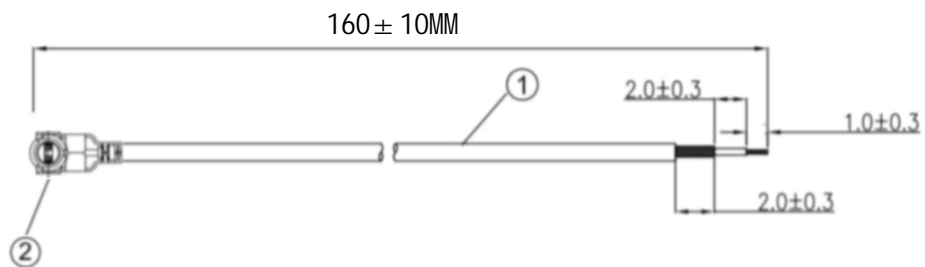

**Kinghelm®**

REVISIONS					
REV	NUMBER	DESCRIPTION	DWN	CHK	DATE
A		DESIGN			

**NOTES:**

1. ELECTRICAL:
  - 1.1. VOLTAGE RATING:DCV 300V 10MS
  - 1.2. CONDUCTANCE RESISTANCE: 3.0 OHM/MAX.
  - 1.3. INSULATION RESISTANCE: 5.0M OHM/MIN.
  - 1.4. THE CABLE SHOULD BE 100% ELECTRICAL TEST
  - 1.5. IT SHOULD BE NO ANY OPEN/SHORT, MISWIRING AND INTERMITTENT FAILURES
2. MATERIAL:
  - 2.1. SEE TABLE
3. ALL COMPONENTS ARE RoHS COMPLIANT.

ITEM NO.	PART NUMBER	DESCRIPTION	QTY.
②	接头	一代IPEX端子	1
①	同轴线	RG0.81白色线, OD: 0.81mm	AS

深圳市金航标电子有限公司      www.kinghelm.com.cn  
 KH-IPEX-221-RG0.81-WH160      0755-28190160

ALL DIMENSION ARE IN MM	DRAWN Jamy	DATE 2020-06-15	一代IPEX TO OPEN RG0.81白色转接线
COMPUTER GENERATED IN SOLIDWORKS	ENG.		
DO NOT SCALE THIS DRAWING	MFG.		
PROJECTION	Q.A.		
GENERAL TOLERANCE FOR ANGLES		SIZE Number	
± 1°    ± 0.3    ± 0.25    ± 0.150		B      A	
CUSTOMER PIN:		SCALE: Free	SHEET 1 OF 1