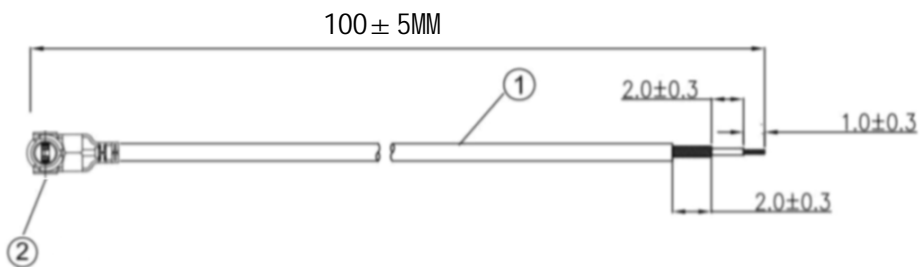

**Kinghelm®**

REVISIONS					
REV	NUMBER	DESCRIPTION	DWN	CHK	DATE
A		DESIGN			

**NOTES:**

1. ELECTRICAL:
  - 1.1. VOLTAGE RATING:DCV 300V 10MS
  - 1.2. CONDUCTANCE RESISTANCE: 3.0 OHM/MAX.
  - 1.3. INSULATION RESISTANCE: 5.0M OHM/MIN.
  - 1.4. THE CABLE SHOULD BE 100% ELECTRICAL TEST
  - 1.5. IT SHOULD BE NO ANY OPEN/SHORT, MISWIRING AND INTERMITTENT FAILURES
2. MATERIAL:
  - 2.1. SEE TABLE
3. ALL COMPONENTS ARE RoHS COMPLIANT.

ITEM NO.	PART NUMBER	DESCRIPTION	QTY.
②	接头	一代IPEX端子	1
①	同轴线	RG1.13白色线, OD: 1.13mm	AS

深圳市金航标电子有限公司      www.kinghelm.com.cn  
 KH-IPEX-221-RG1.13-WH100      0755-28190160

ALL DIMENSION ARE IN MM	DRAWN Jamy	DATE 2020-06-15	一代IPEX TO OPEN RG1.13白色转接线
COMPUTER GENERATED IN SOLIDWORKS	ENG.		
DO NOT SCALE THIS DRAWING	MFG.		
PROJECTION	Q.A.		
GENERAL TOLERANCE FOR ANGLES		SIZE Number	
± 1°    ± 0.3    ± 0.25    ± 0.150		B      A	
CUSTOMER PIN:		SCALE: Free	SHEET 1 OF 1