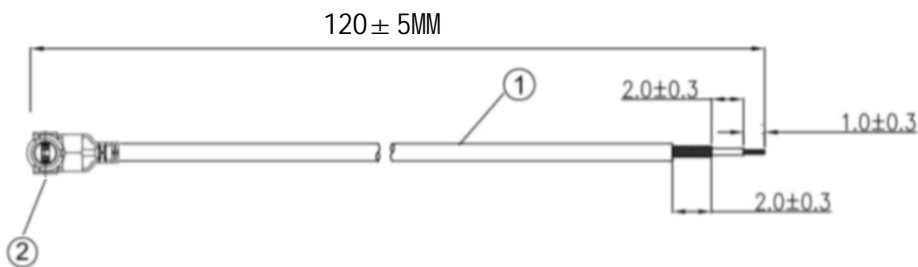

**Kinghelm®**

REVISIONS					
REV	NUMBER	DESCRIPTION	DWN	CHK	DATE
A		DESIGN			

**NOTES:**

1. ELECTRICAL:
  - 1.1. VOLTAGE RATING:DCV 300V 10MS
  - 1.2. CONDUCTANCE RESISTANCE: 3.0 OHM/MAX.
  - 1.3. INSULATION RESISTANCE: 5.0M OHM/MIN.
  - 1.4. THE CABLE SHOULD BE 100% ELECTRICAL TEST
  - 1.5. IT SHOULD BE NO ANY OPEN/SHORT, MISWIRING AND INTERMITTENT FAILURES
2. MATERIAL:
  - 2.1. SEE TABLE
3. ALL COMPONENTS ARE RoHS COMPLIANT.

ITEM NO.	PART NUMBER	DESCRIPTION	QTY.
②	接头	一代IPEX端子	1
①	同轴线	RG1.13白色线, OD: 1.13mm	AS

深圳市金航标电子有限公司      www.kinghelm.com.cn

KH-IPEX-221-RG1.13-WH120

0755-28190160

ALL DIMENSION ARE IN MM	DRAWN Jamy	DATE 2020-06-15	一代IPEX TO OPEN RG1.13白色转接线
COMPUTER GENERATED IN SOLIDWORKS	ENG.		
DO NOT SCALE THIS DRAWING	MFG.		
PROJECTION	Q.A.		
GENERAL TOLERANCE FOR ANGLES	± 1°    ± 0.3    ± 0.25    ± 0.150		
	SIZE B	Number	REV A