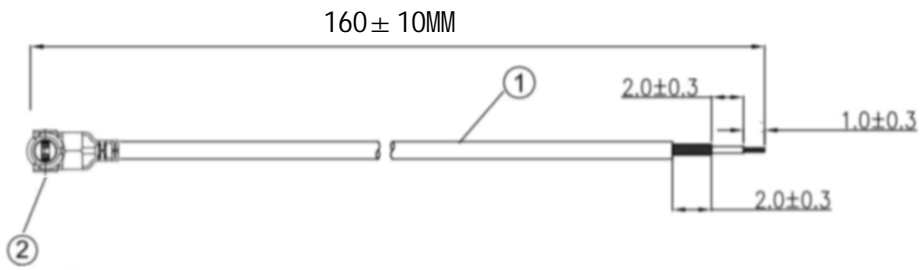

**Kinghelm®**

REVISIONS					
REV	NUMBER	DESCRIPTION	DWN	CHK	DATE
A		DESIGN			

NOTES:

1. ELECTRICAL:
  - 1.1. VOLTAGE RATING:DCV 300V 10MS
  - 1.2. CONDUCTANCE RESISTANCE: 3.0 OHM/MAX.
  - 1.3. INSULATION RESISTANCE: 5.0M OHM/MIN.
  - 1.4. THE CABLE SHOULD BE 100% ELECTRICAL TEST
  - 1.5. IT SHOULD BE NO ANY OPEN/SHORT, MISWIRING AND INTERMITTENT FAILURES
2. MATERIAL:
  - 2.1. SEE TABLE
3. ALL COMPONENTS ARE RoHS COMPLIANT.

ITEM NO.	PART NUMBER	DESCRIPTION	QTY.
②	接头	一代IPEX端子	1
①	同轴线	RG1.13白色线, OD: 1.13mm	AS

深圳市金航标电子有限公司      www.kinghelm.com.cn  
 KH-IPEX-221-RG1.13-WH160      0755-28190160

ALL DIMENSION ARE IN MM	DRAWN Jamy	DATE 2020-06-15	一代IPEX TO OPEN RG1.13白色转接线
COMPUTER GENERATED IN SOLIDWORKS	ENG.		
DO NOT SCALE THIS DRAWING	MFG.		
PROJECTION	Q.A.		
GENERAL TOLERANCE FOR ANGLES		SIZE Number	
± 1°    ± 0.3    ± 0.25    ± 0.150		B      A	
CUSTOMER PIN:		SCALE: Free	SHEET 1 OF 1