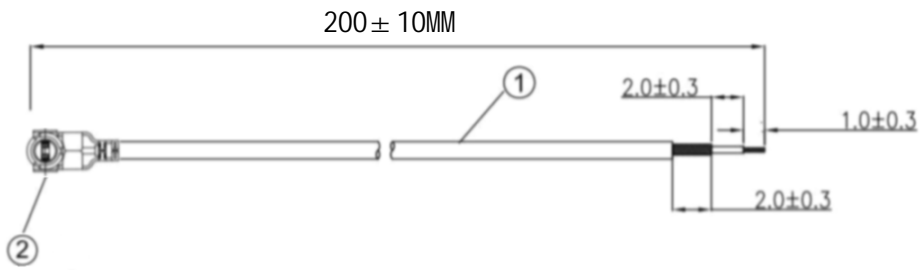

**Kinghelm®**

REVISIONS					
REV	NUMBER	DESCRIPTION	DWN	CHK	DATE
A		DESIGN			

- NOTES:
- ELECTRICAL:
    - VOLTAGE RATING:DCV 300V 10MS
    - CONDUCTANCE RESISTANCE: 3.0 OHM/MAX.
    - INSULATION RESISTANCE: 5.0M OHM/MIN.
    - THE CABLE SHOULD BE 100% ELECTRICAL TEST
    - IT SHOULD BE NO ANY OPEN/SHORT, MISWIRING AND INTERMITTENT FAILURES
  - MATERIAL:
    - SEE TABLE
  - ALL COMPONENTS ARE RoHS COMPLIANT.

ITEM NO.	PART NUMBER	DESCRIPTION	QTY.
②	接头	一代IPEX端子	1
①	同轴线	RG1.13白色线, OD: 1.13mm	AS

深圳市金航标电子有限公司      www.kinghelm.com.cn

KH-IPEX-221-RG1.13-WH200      0755-28190160

ALL DIMENSION ARE IN MM	DRAWN Jamy	DATE 2020-06-15	一代IPEX TO OPEN RG1.13白色转接线
COMPUTER GENERATED IN SOLIDWORKS	ENG.		
DO NOT SCALE THIS DRAWING	MFG.		
PROJECTION	Q.A.		

CUSTOMER PIN:

GENERAL TOLERANCE FOR ANGLES	X.X	X.XX	X.XXX	SIZE B	Number	REV A
± 1°	± 0.3	± 0.25	± 0.150	SCALE: Free	TYPE	SHEET 1 OF 1