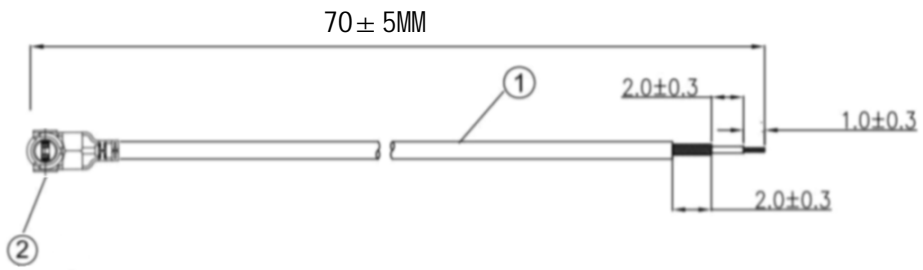

**Kinghelm®**

REVISIONS					
REV	NUMBER	DESCRIPTION	DWN	CHK	DATE
A		DESIGN			

- NOTES:
- ELECTRICAL:
    - VOLTAGE RATING:DCV 300V 10MS
    - CONDUCTANCE RESISTANCE: 3.0 OHM/MAX.
    - INSULATION RESISTANCE: 5.0M OHM/MIN.
    - THE CABLE SHOULD BE 100% ELECTRICAL TEST
    - IT SHOULD BE NO ANY OPEN/SHORT, MISWIRING AND INTERMITTENT FAILURES
  - MATERIAL:
    - SEE TABLE
  - ALL COMPONENTS ARE RoHS COMPLIANT.

ITEM NO.	PART NUMBER	DESCRIPTION	QTY.
②	接头	一代IPEX端子	1
①	同轴线	RG1.13白色线, OD: 1.13mm	AS

深圳市金航标电子有限公司      www.kinghelm.com.cn

KH-IPEX-221-RG1.13-WH70      0755-28190160

ALL DIMENSION ARE IN MM	DRAWN Jamy	DATE 2020-06-15	一代IPEX TO OPEN RG1.13白色转接线
COMPUTER GENERATED IN SOLIDWORKS	ENG.		
DO NOT SCALE THIS DRAWING	MFG.		
PROJECTION	Q.A.		

PROJECTION	GENERAL TOLERANCE FOR ANGLES	SIZE Number	REV
	± 1°    ± 0.3    ± 0.25    ± 0.150	B	A
CUSTOMER PIN:	SCALE: Free	TYPE	SHEET 1 OF 1