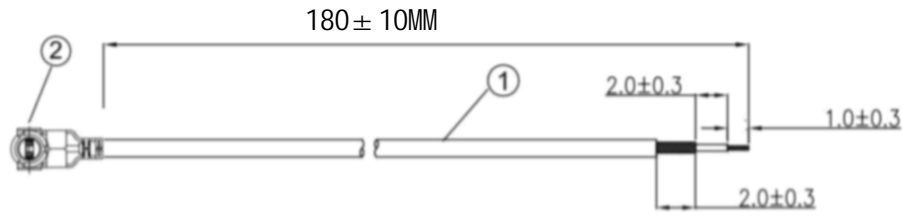

Kinghelm®

REVISIONS					
REV	NUMBER	DESCRIPTION	DWN	CHK	DATE
A		DESIGN			

NOTES:

1. ELECTRICAL:
  - 1.1. VOLTAGE RATING:DCV 300V 10MS
  - 1.2. CONDUCTANCE RESISTANCE: 3.0 OHM/MAX.
  - 1.3. INSULATION RESISTANCE: 5.0M OHM/MIN.
  - 1.4. THE CABLE SHOULD BE 100% ELECTRICAL TEST
  - 1.5. IT SHOULD BE NO ANY OPEN/SHORT, MISWIRING AND INTERMITTENT FAILURES
2. MATERIAL:
  - 2.1. SEE TABLE
3. ALL COMPONENTS ARE RoHS COMPLIANT.

ITEM NO.	PART NUMBER	DESCRIPTION	QTY.
②	接头	三代IPEX端子	1
①	同轴线	RG0.81 蓝色线, OD:0.81MM	AS

深圳市金航标电子有限公司

www.kinghelm.com.cn

KH-IPEX3-221-RG0.81-BU180

0755-28190160

ALL DIMENSION ARE IN MM	DRAWN Jamy	DATE 2020-06-15
	ENG.	
COMPUTER GENERATED IN SOLIDWORKS	MFG.	
DO NOT SCALE THIS DRAWING	Q.A.	

三代IPEX TO OPEN RG0.81蓝色转接线

CUSTOMER PIN:

GENERAL TOLERANCE FOR ANGLES
X.X X.XX X.XXX
± 1° ± 0.3 ± 0.25 ± 0.150

SIZE B	Number	REV A
SCALE: Free	TYPE	SHEET 1 OF 1