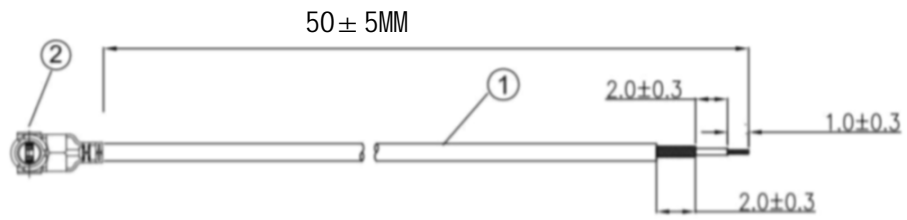

**Kinghelm®**

REVISIONS					
REV	NUMBER	DESCRIPTION	DWN	CHK	DATE
A		DESIGN			

**NOTES:**

1. ELECTRICAL:
  - 1.1. VOLTAGE RATING:DCV 300V 10MS
  - 1.2. CONDUCTANCE RESISTANCE: 3.0 OHM/MAX.
  - 1.3. INSULATION RESISTANCE: 5.0M OHM/MIN.
  - 1.4. THE CABLE SHOULD BE 100% ELECTRICAL TEST
  - 1.5. IT SHOULD BE NO ANY OPEN/SHORT, MISWIRING AND INTERMITTENT FAILURES
2. MATERIAL:
  - 2.1. SEE TABLE
3. ALL COMPONENTS ARE RoHS COMPLIANT.

ITEM NO.	PART NUMBER	DESCRIPTION	QTY.
②	接头	三代IPEX端子	1
①	同轴线	RG0.81 蓝色线, OD:0.81MM	AS

深圳市金航标电子有限公司

www.kinghelm.com.cn

KH-IPEX3-221-RG0.81-BU50

0755-28190160

ALL DIMENSION ARE IN MM	DRAWN Jamy	DATE 2020-06-15	三代IPEX TO OPEN RG0.81蓝色转接线
	ENG.		
COMPUTER GENERATED IN SOLIDWORKS	MFG.		
DO NOT SCALE THIS DRAWING	Q.A.		