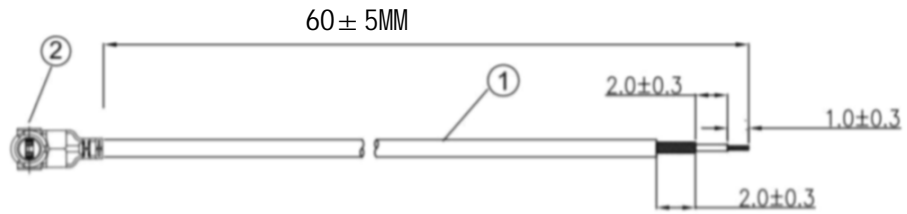

**Kinghelm®**

REVISIONS					
REV	NUMBER	DESCRIPTION	DWN	CHK	DATE
A		DESIGN			

NOTES:

1. ELECTRICAL:
  - 1.1. VOLTAGE RATING:DCV 300V 10MS
  - 1.2. CONDUCTANCE RESISTANCE: 3.0 OHM/MAX.
  - 1.3. INSULATION RESISTANCE: 5.0M OHM/MIN.
  - 1.4. THE CABLE SHOULD BE 100% ELECTRICAL TEST
  - 1.5. IT SHOULD BE NO ANY OPEN/SHORT, MISWIRING AND INTERMITTENT FAILURES
2. MATERIAL:
  - 2.1. SEE TABLE
3. ALL COMPONENTS ARE RoHS COMPLIANT.

ITEM NO.	PART NUMBER	DESCRIPTION	QTY.
②	接头	三代IPEX端子	1
①	同轴线	RG0.81 蓝色线, OD:0.81MM	AS

深圳市金航标电子有限公司

www.kinghelm.com.cn

KH-IPEX3-221-RG0.81-BU60

0755-28190160

ALL DIMENSION ARE IN MM	DRAWN Jamy	DATE 2020-06-15
COMPUTER GENERATED IN SOLIDWORKS	ENG.	
DO NOT SCALE THIS DRAWING	MFG.	
	Q.A.	

三代IPEX TO OPEN RG0.81蓝色转接线

CUSTOMER PIN:

GENERAL TOLERANCE FOR ANGLES  
 X.X X.XX X.XXX  
 ± 1° ± 0.3 ± 0.25 ± 0.150

SIZE B	Number	REV A
SCALE: Free	TYPE	SHEET 1 OF 1