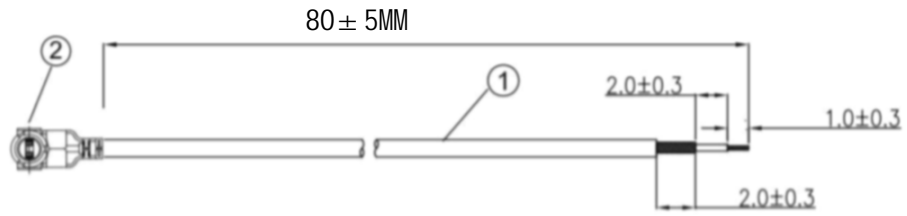

**Kinghelm®**

REVISIONS					
REV	NUMBER	DESCRIPTION	DWN	CHK	DATE
A		DESIGN			

**NOTES:**

1. ELECTRICAL:
  - 1.1. VOLTAGE RATING:DCV 300V 10MS
  - 1.2. CONDUCTANCE RESISTANCE: 3.0 OHM/MAX.
  - 1.3. INSULATION RESISTANCE: 5.0M OHM/MIN.
  - 1.4. THE CABLE SHOULD BE 100% ELECTRICAL TEST
  - 1.5. IT SHOULD BE NO ANY OPEN/SHORT, MISWIRING AND INTERMITTENT FAILURES
2. MATERIAL:
  - 2.1. SEE TABLE
3. ALL COMPONENTS ARE RoHS COMPLIANT.

ITEM NO.	PART NUMBER	DESCRIPTION	QTY.
②	接头	三代IPEX端子	1
①	同轴线	RG0.81 蓝色线, OD:0.81MM	AS

深圳市金航标电子有限公司

www.kinghelm.com.cn

KH-IPEX3-221-RG0.81-BU80

0755-28190160

ALL DIMENSION ARE IN MM	DRAWN	Jamy	DATE	2020-06-15
	ENG.			
COMPUTER GENERATED IN SOLIDWORKS	MFG.			
	Q.A.			

三代IPEX TO OPEN RG0.81蓝色转接线

PROJECTION	GENERAL TOLERANCE FOR ANGLES
	X.X X.XX X.XXX ± 1° ± 0.3 ± 0.25 ± 0.150

SIZE	Number	REV
<b>B</b>		<b>A</b>

CUSTOMER PIN:

SCALE: Free TYPE SHEET 1 OF 1